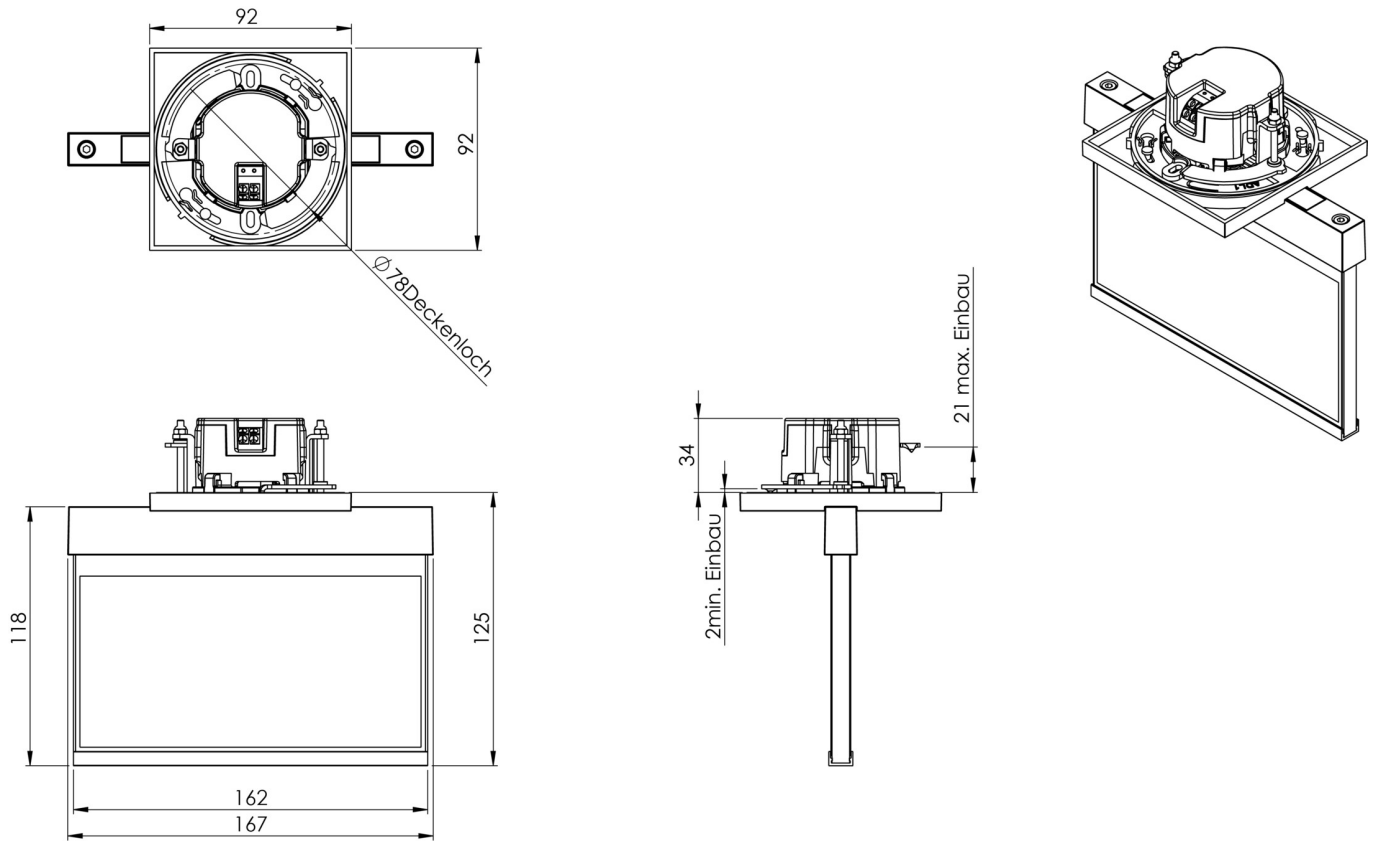

TECHNICAL DRAWING