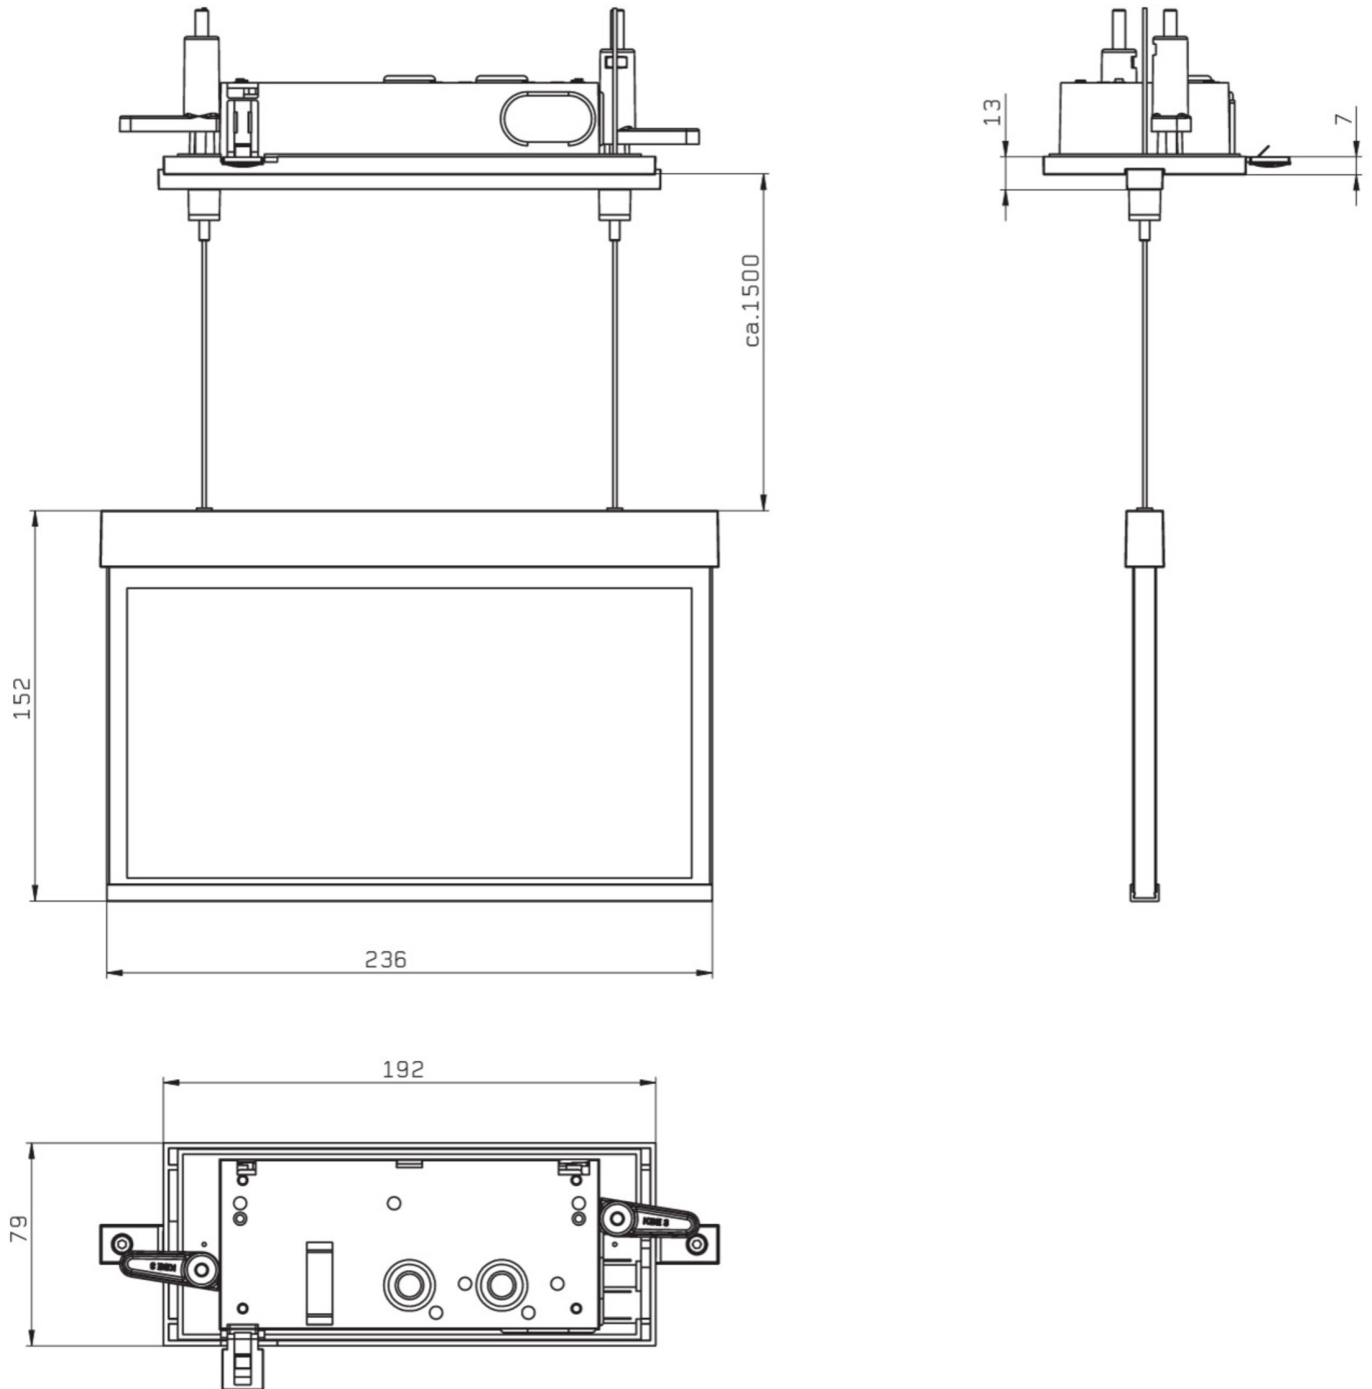

**Art.-Nr: AMCC509CC-E**  
**Exit sign Centralised power supply systems**  
**Ceiling mounting, CoreCompact 24, CPS, 22 m, IP20, Zinc die-cast, Stainless steel**

The AMCC is a zinc-diecast exit sign with cord suspension for recessed ceiling mounting and for the marking of escape routes. It is part of a complete luminaire series, which features solutions for every mounting situation and was honored with the German Design Award. Luminaires of the A-Series are equipped with modern LED illuminants and offer flexibility with changeable pictograms.

## TECHNICAL DATA

Luminaire type	Exit sign
Mounting	Ceiling mounting
Recognition distance	22 m
Pictograph	Set
Illuminant	LED
Housing material	Zinc die-cast
Housing color	Stainless steel
Protection type (IP)	IP20
Impact resistance (IK)	≥ 3
Certification	WEEE, CE, ENEC
Insulation class	2
Supply	Centralised power supply systems
Monitoring	CoreCompact 24
Bridging time	CPS
Operating mode	Standby circuit / permanent circuit
Input voltageAC	24 V
Power max.	2,6 W
Power DS	2,6 W
Power BS	0,4 W
~pim_attribute~zulaessigeUmgebungstemperaturInDS	-5 °C - 40 °C

~pim_attribute~zulaessigeUmgebungstemperaturInBS	-5 °C - 40 °C
Depth	79 mm
Width	236 mm
Height	165 mm
Installation length	176 mm
Installation width	68 mm
Installation height	40 mm
Weight	1.39
Weight incl. packaging	1.75
Connection cross-section	2.5 mm <sup>2</sup>
Switching input	No
Emergency light blocking	No
Battery connection	No
Luminous flux mains	165 lm
Luminous flux emergency	165 lm
Customs tariff number	94056180
EAN	4260682156204

## TECHNICAL DRAWING