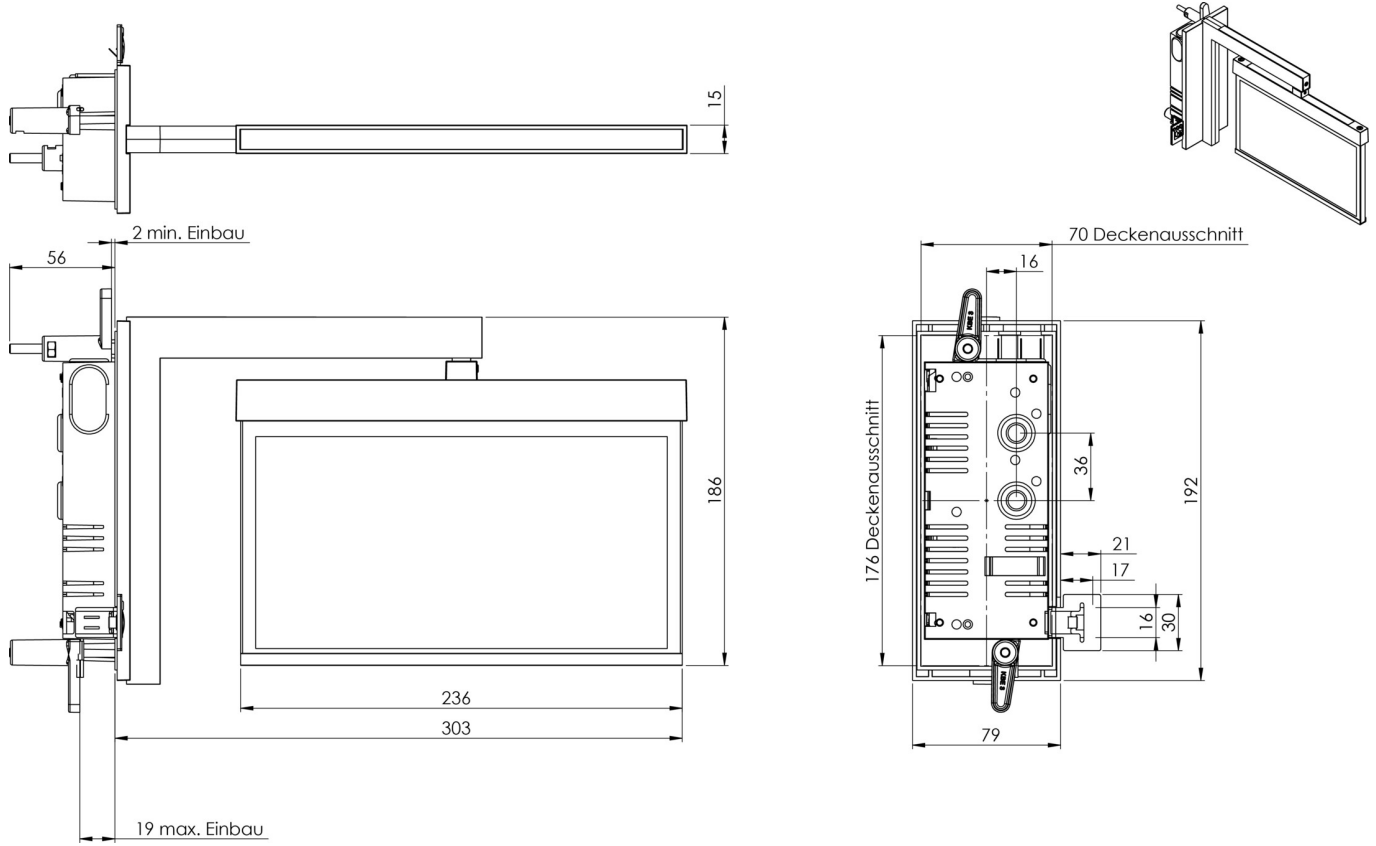

**Art.-Nr: AMRA509CC**  
**Exit sign Central power supply**  
**Recessed wall mounting, CoreCompact 24, Central power supply, 22 m, IP20, Zinc die-cast, white**

The AMRA is a zinc-diecast exit sign for recessed wall mounting, designed as flag mount, and for the marking of escape routes. It is part of a complete luminaire series, which features solutions for every mounting situation and was honored with the German Design Award. Luminaires of the A-Series are equipped with modern LED illuminants and offer flexibility with changeable pictograms.

## TECHNICAL DATA

Luminaire type	Exit sign
Mounting	Recessed wall mounting
Recognition distance	22 m
Pictograph	Set
Illuminant	LED
Housing material	Zinc die-cast
Housing color	white
Protection type (IP)	IP20
Impact resistance (IK)	≥ 3
Certification	Waste disposal, CE, ENEC
Insulation class	2
Supply	Central power supply
Monitoring	CoreCompact 24
Bridging time	Central power supply
Operating mode	Standby circuit / permanent circuit
Input voltage AC	24 V
Power max.	2,6 W
Power DS	2,6 W
Power BS	0,4 W
Depth	79 mm

Width	306 mm
Height	196 mm
Installation length	176 mm
Installation width	68 mm
Installation height	40 mm
Weight	1.41
Weight incl. packaging	1.77
Connection cross-section	2.5 mm <sup>2</sup>
Switching input	No
Emergency light blocking	No
Battery connection	No
Luminous flux mains	165 lm
Luminous flux emergency	165 lm
Customs tariff number	94056180
Country of origin	DEUTSCHLAND
EAN	4260682156488

## TECHNICAL DRAWING