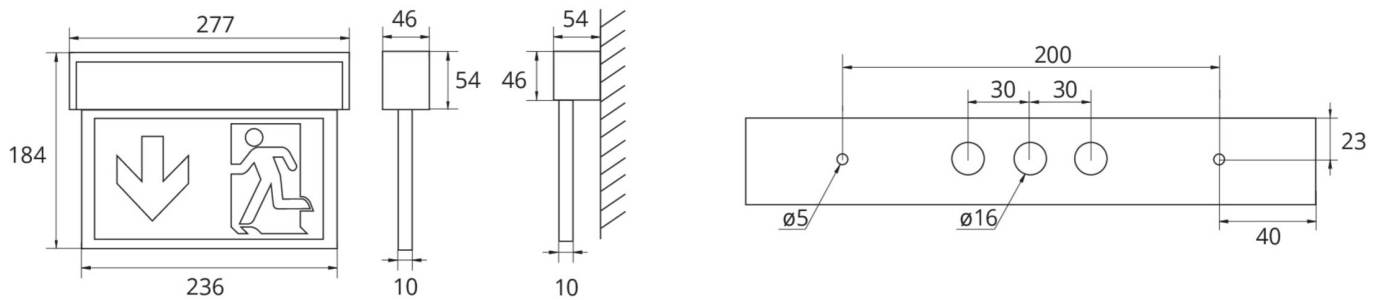

Ytelse BS	1 W
dybde	54 mm
Bredde	277 mm
Høyde	184 mm
Vekt	0.89
Vekt inkludert emballasje	1.06
Tverrsnitt for tilkobling	2.5 mm²
Koblingsinngang	Ja
Blokkering av nødlys	Nei
Batteritilkobling	Støpsel
Dimmefunksjon	Nei
Lysstrømnettverk	190 lm
Lysstrøm nødsituasjon	190 lm
Tolltariffnummer	94056180
Opprinnelsesland	DEUTSCHLAND
EAN	4260682144362

TEKNISK TEGNING

TILBEHØRSLISTE

DSA -
2PS-EB -