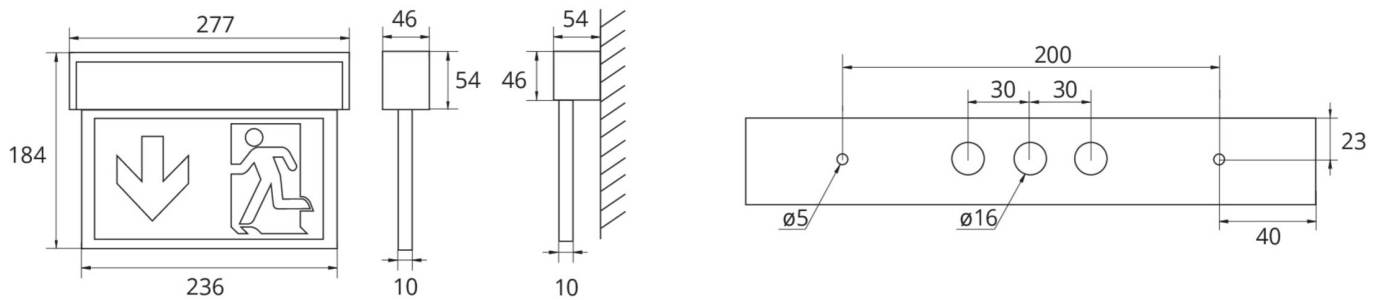

Power BS	1 W
Depth	54 mm
Width	277 mm
Height	184 mm
Weight	0.89
Weight incl. packaging	1.06
Connection cross-section	2.5 mm²
Switching input	Yes
Emergency light blocking	No
Battery connection	Connector
Dimming function	No
Luminous flux mains	190 lm
Luminous flux emergency	190 lm
Customs tariff number	94056180
Country of origin	DEUTSCHLAND
EAN	4260581711955

TECHNICAL DRAWING

ACCESSORY LIST

DSA -
2PS-EB -