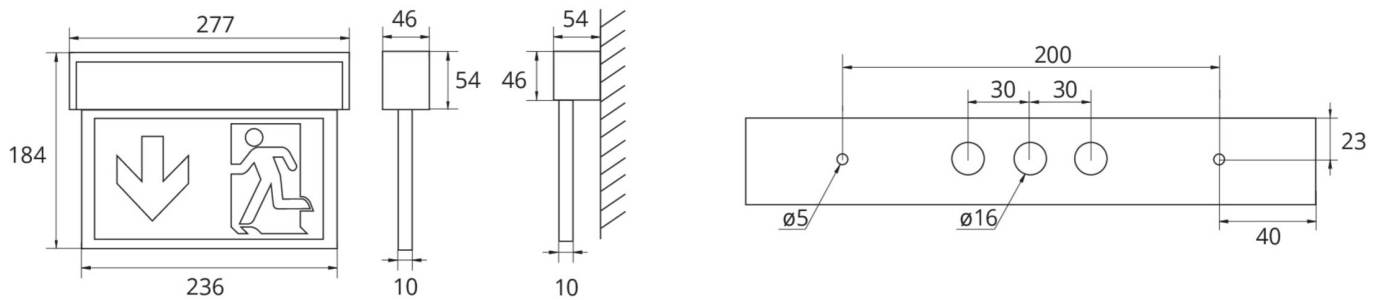

Power BS	1,5 W
Depth	54 mm
Width	277 mm
Height	184 mm
Weight	0.89
Weight incl. packaging	1.06
Connection cross-section	2.5 mm²
Switching input	Yes
Emergency light blocking	No
Battery connection	Connector
Dimming function	No
Luminous flux mains	190 lm
Luminous flux emergency	190 lm
Customs tariff number	94056180
Country of origin	DEUTSCHLAND
EAN	4260659561536

TECHNICAL DRAWING

ACCESSORY LIST

DSA -
2PS-EB -