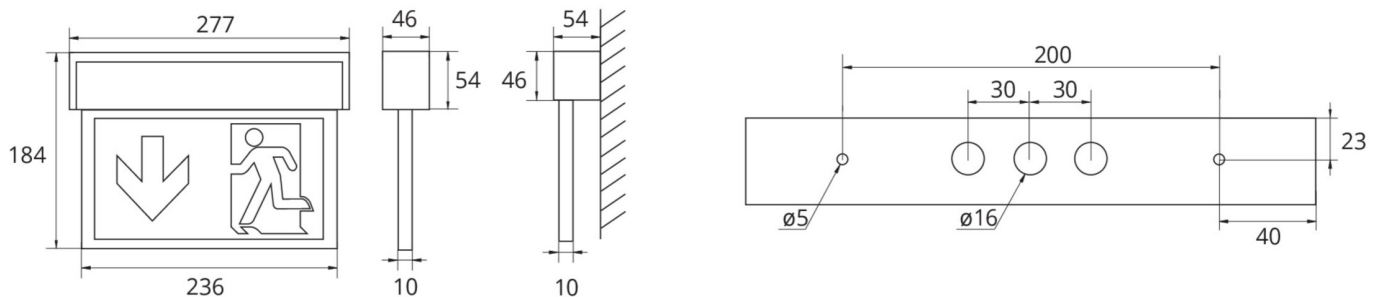

Power BS	1,5 W
Depth	54 mm
Width	277 mm
Height	184 mm
Weight	0.89
Weight incl. packaging	1.06
Connection cross-section	2.5 mm²
Switching input	Yes
Emergency light blocking	No
Battery connection	Connector
Dimming function	No
Luminous flux mains	190 lm
Luminous flux emergency	85 lm
Customs tariff number	94056180
Country of origin	DEUTSCHLAND
EAN	4260659561550

TECHNICAL DRAWING

ACCESSORY LIST

DSA -
2PS-EB -