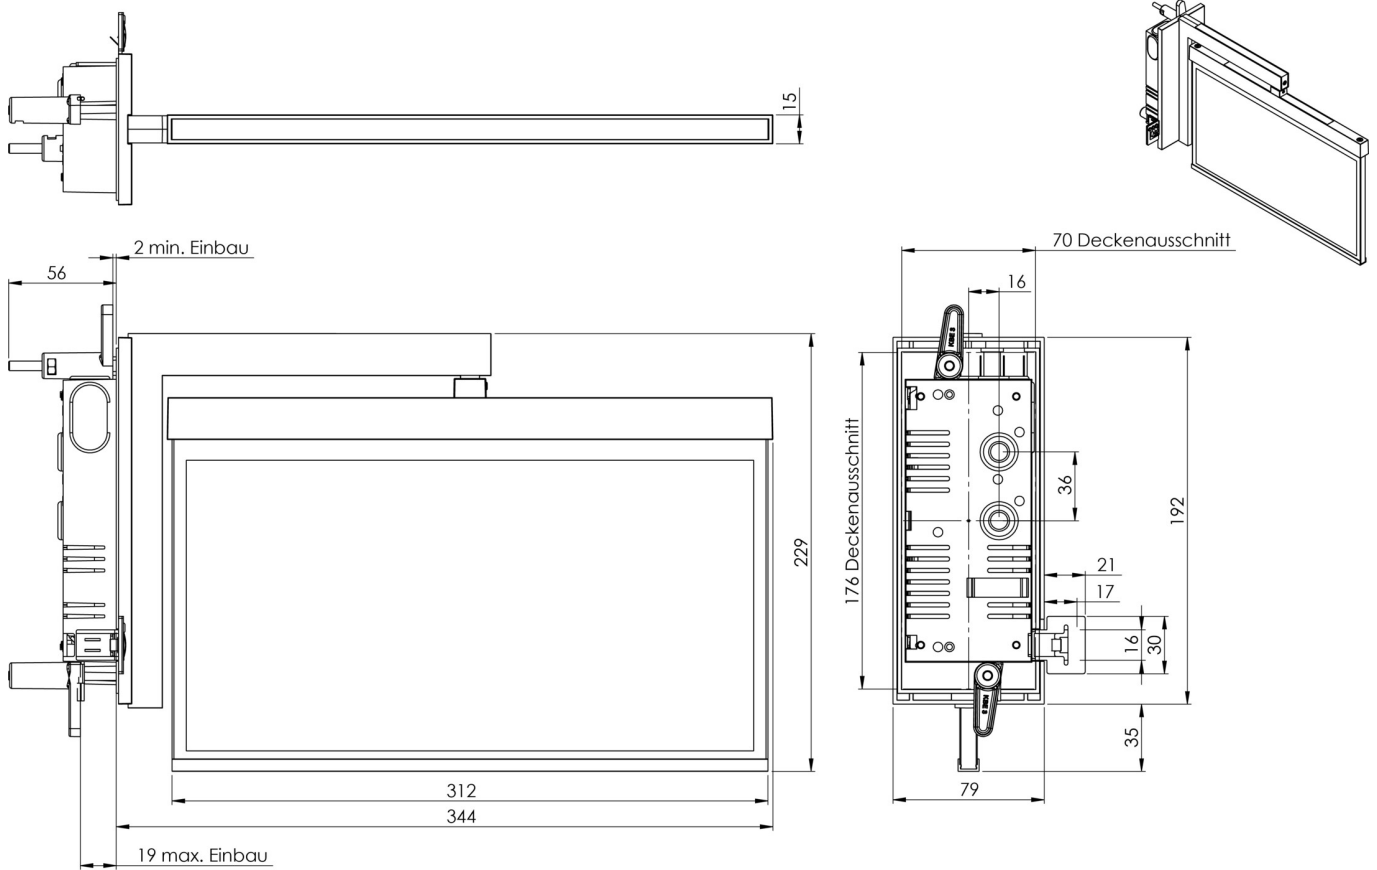

TECHNICAL DRAWING

ACCESSORY LIST

AM-XBE -

LFP3212-LEO - Technology Battery