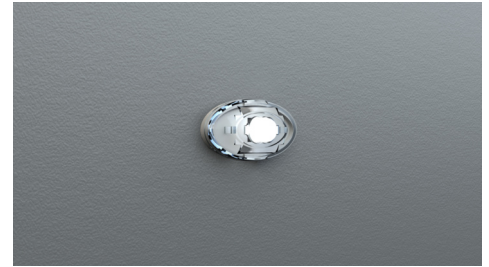

**Art.-Nr: DOS029ML**  
**Sikkerhetslys sentral strømforsyning**  
**Universell, ML, sentral strømforsyning, , IP20, plast, opal**

Compact Emergency lighting unit with oval lighting ERT-LED luminaire for the lighting of escape and rescue routes according to DIN EN 60598-1, DIN EN 60598-2-22 and EN 1838. For recessed mounting or snap-on mounting on T5/T8 illuminants and metal objects. Transparent body material makes the luminaire fit in any setting. Available including the electronics box or as a bulk version for application in an existing luminaire cases. Dowel and clips included – magnetic base optional.