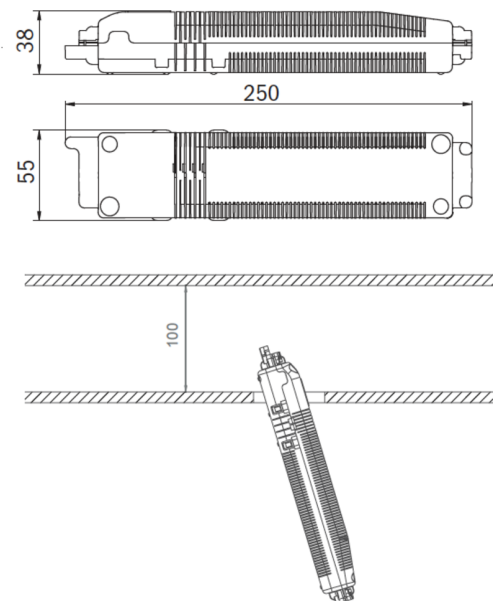

Art.-Nr: EEQL529CC
Safety luminaire Central power supply
Ceiling mounting, CoreCompact 24, Central power supply, ,
IP20, Zinc die-cast, white

LED emergency luminaire for ceiling mounting and for the lighting of escape and rescue routes according to DIN EN 60598-1, DIN EN 60598-2-22 and DIN EN 1838.

More information

TECHNICAL DATA

Luminaire type	Safety luminaire
Mounting	Ceiling mounting
Pictograph	No
Illuminant	LED
Housing material	Zinc die-cast
Housing color	white
Protection type (IP)	IP20
Impact resistance (IK)	≥ 3
Certification	Waste disposal, CE, ENEC
Insulation class	3
Supply	Central power supply
Monitoring	CoreCompact 24
Bridging time	Central power supply
Operating mode	Standby circuit / permanent circuit
Input voltage AC	24 V
Power max.	1,5 W
Power DS	1,5 W
Power BS	0,4 W

Depth	88 mm
Width	88 mm
Height	4 mm
Installation dimensions Diameter	68 mm
Weight	0.69
Weight incl. packaging	0.82
Connection cross-section	2.5 mm ²
Switching input	No
Emergency light blocking	No
Battery connection	No
Dimming function	Yes
Luminous flux mains	140 lm
Luminous flux emergency	140 lm
Customs tariff number	94056180
Country of origin	DEUTSCHLAND
EAN	4260682157065

TECHNICAL DRAWING

Maße EER / EEQ

Einzelbatterie-Elektronik-Box (UH-1)

Lochausschnitt EER / EEQ

EEx023: 74mm
EEx029: 68mm

EEx029: Schaltdose notwendig (nicht im Lieferumfang enthalten)

RELATED PRODUCTS

Art.-No.	Image	Monitoring	Supply	Color	Investment	Automatic log	Maintenance level	Remote maintenance	max. luminaires	Single luminaire monitoring
EEQL029ML		ML	Central power supply		€€€	Yes	low	Yes	1,920 per system	central
EEQL029ML-AZ		ML	Central power supply		€€€	Yes	low	Yes	1,920 per system	central
EEQL529CC-AZ		CoreCompact 24	Central power supply		€€	Yes	low	Yes		central