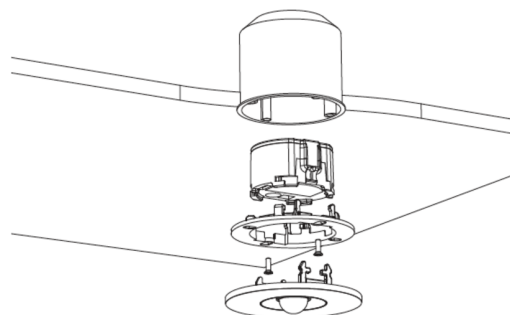

The zinc-aluminum downlight fits unobtrusively on the ceiling. Mounting is possible as normal recessed ceiling mounting as well as in conventional fire protection boxes. The status LED integrated within the lens does not interrupt the harmony of the housing. The optimal light distribution and lighting of escape and rescue routes is achieved by use of cluster lenses and powerful ERT LED technology.

Depth	88 mm
Width	88 mm
Height	4 mm
Installation dimensions Diameter	68 mm
Weight	0.69
Weight incl. packaging	0.82
Connection cross-section	2.5 mm ²
Switching input	No
Emergency light blocking	No
Battery connection	No
Dimming function	Yes
Luminous flux mains	140 lm
Luminous flux emergency	140 lm
Customs tariff number	94056180
Country of origin	DEUTSCHLAND
EAN	4260682157065

TECHNICAL DRAWING

Maße EER / EEQ

Einzelbatterie-Elektronik-Box (UH-1)

Lochausschnitt EER / EEQ

EEx023: 74mm
EEx029: 68mm

EEx029: Schaltdose notwendig (nicht im Lieferumfang enthalten)

RELATED PRODUCTS

Art.-No.	Image	Monitoring	Supply	Color	Investment	Automatic log	Maintenance level	Remote maintenance	max. luminaires	Single luminaire monitoring
EEQL029ML		ML	Central power supply		€€€	Yes	low	Yes	1,920 per system	central
EEQL029ML-AZ		ML	Central power supply		€€€	Yes	low	Yes	1,920 per system	central
EEQL529CC-AZ		CoreCompact 24	Central power supply		€€	Yes	low	Yes		central