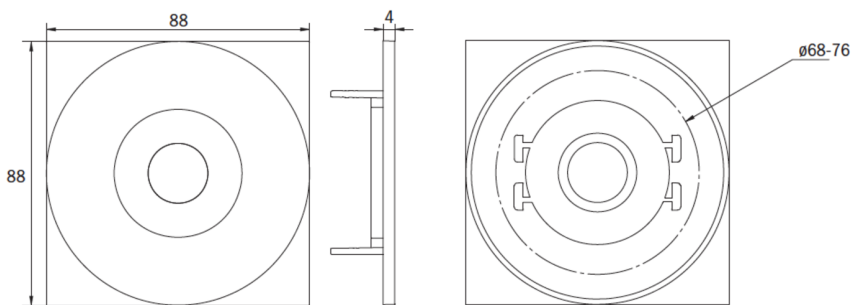

More information

TECHNICAL DATA

Luminaire type	Safety luminaire
Mounting	Ceiling mounting
Pictograph	No
Illuminant	LED
Housing material	Zinc die-cast
Housing color	white
Protection type (IP)	IP20
Impact resistance (IK)	≥ 3
Certification	Waste disposal, CE, ENEC
Insulation class	3
Supply	Central power supply
Monitoring	CoreCompact 24
Bridging time	Central power supply
Operating mode	Standby circuit / permanent circuit
Input voltage AC	24 V
Power max.	1,5 W
Power DS	1,5 W
Power BS	0,4 W

Depth	88 mm
Width	88 mm
Height	4 mm
Installation dimensions Diameter	68 mm
Weight	0.69
Weight incl. packaging	0.82
Connection cross-section	2.5 mm ²
Switching input	No
Emergency light blocking	No
Battery connection	No
Dimming function	Yes
Luminous flux mains	140 lm
Luminous flux emergency	140 lm
Customs tariff number	94056180
Country of origin	DEUTSCHLAND
EAN	4260682157065

TECHNICAL DRAWING

Maße EER / EEQ

Einzelbatterie-Elektronik-Box (UH-1)

Lochausschnitt EER / EEQ

EEx023: 74mm
EEx029: 68mm

EEx029: Schaltdose notwendig (nicht im Lieferumfang enthalten)

RELATED PRODUCTS

Art.-No.	Image	Monitoring	Supply	Color	Investment	Automatic log	Maintenance level	Remote maintenance	max. luminaires	Single luminaire monitoring
EEQL029ML		ML	Central power supply		€€€	Yes	low	Yes	1,920 per system	central
EEQL029ML-AZ		ML	Central power supply		€€€	Yes	low	Yes	1,920 per system	central
EEQL529CC-AZ		CoreCompact 24	Central power supply		€€	Yes	low	Yes		central