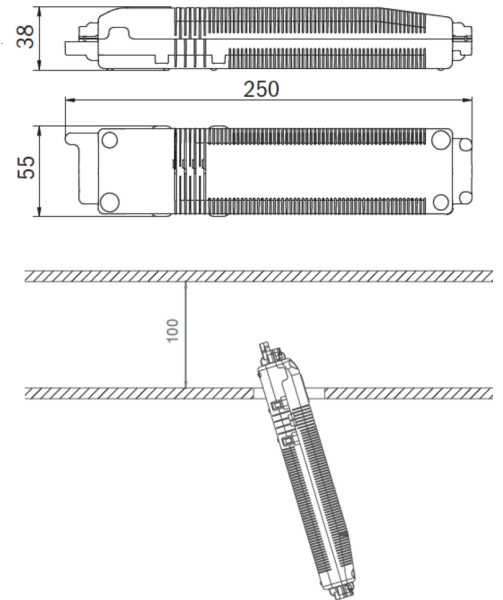

Einzelbatterie-Elektronik-Box (UH-1)