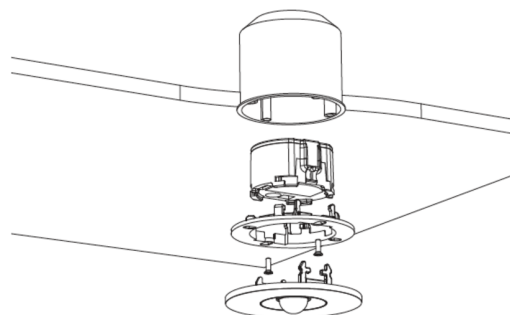

The recessed ceiling light made of zinc-aluminum adapts unobtrusively to the ceiling. In addition to conventional ceiling installation, it can also be installed in conventional and fire protection boxes. The status LED integrated into the lens does not interrupt the harmony of the housing. The use of diffuser lenses and powerful LED ERT technology achieves optimal light distribution and illumination of the escape and rescue routes. The innovative integrated lens carrier with quick-mounting device enables the flexible use of different lens types depending on the application. Round and corridor lenses are already included in the scope of delivery for each light.

More information

TECHNICAL DATA

Luminaire type	Safety luminaire
Mounting	Ceiling mounting
Pictograph	No
Illuminant	LED
Housing material	Zinc die-cast
Housing color	Anthracite
Protection type (IP)	IP20
Impact resistance (IK)	≥ 3
Certification	WEEE, CE
Insulation class	2
Supply	Centralised power supply systems
Monitoring	CoreCompact 24
Bridging time	CPS
Operating mode	Standby circuit / permanent circuit
Input voltageAC	24 V
Power max.	3,1 W
Power DS	3,1 W

Power BS	0,4 W
Height	4 mm
Diameter	88 mm
Installation dimensions Diameter	68 mm
Weight	0.61
Weight incl. packaging	0.74
Connection cross-section	2.5 mm ²
Switching input	No
Emergency light blocking	No
Battery connection	No
Dimming function	Yes
Luminous flux mains	450 lm
Luminous flux emergency	450 lm
Customs tariff number	94056180
Country of origin	DEUTSCHLAND
EAN	4260766552236

TECHNICAL DRAWING

Maße EER / EEQ

Lochausschnitt EER / EEQ

EExx029: Schaltdose notwendig (nicht im Lieferumfang enthalten)

Einzelbatterie-Elektronik-Box (UH-1)

ACCESSORY LIST

LSYS-B4 -

LSYS-F4 -