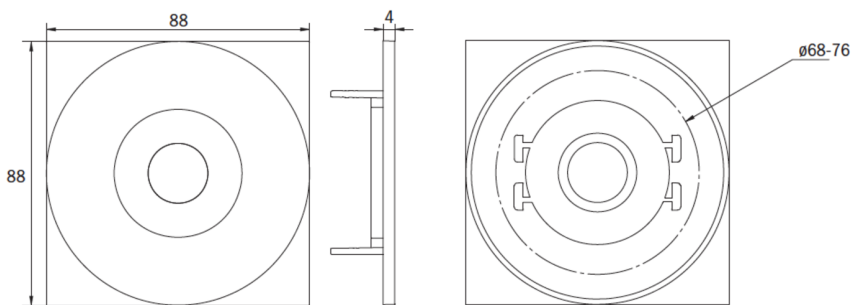

Power BS	0,4 W
Height	4 mm
Diameter	88 mm
Installation dimensions Diameter	68 mm
Weight	0.61
Weight incl. packaging	0.74
Connection cross-section	2.5 mm²
Switching input	No
Emergency light blocking	No
Battery connection	No
Dimming function	Yes
Luminous flux mains	450 lm
Luminous flux emergency	450 lm
Customs tariff number	94056180
Country of origin	DEUTSCHLAND
EAN	4260766552236

TECHNICAL DRAWING

Maße EER / EEQ