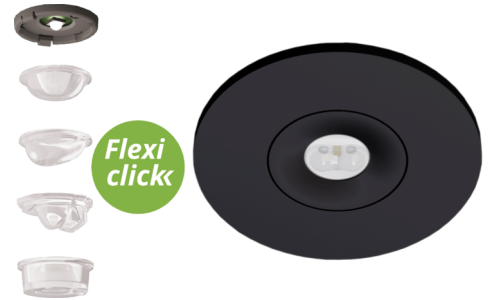

Art.-Nr: EERL539CC-AZ
Safety luminaire Centralised power supply systems
Ceiling mounting, CoreCompact 24, CPS, , IP20, Zinc die-cast, Anthracite

LED safety light for illuminating escape and rescue routes according to DIN EN 60598-1, DIN EN 60598-222 and DIN EN 1838.

The recessed ceiling light made of zinc-aluminum adapts unobtrusively to the ceiling. In addition to conventional ceiling installation, it can also be installed in conventional and fire protection boxes. The status LED integrated into the lens does not interrupt the harmony of the housing. The use of diffuser lenses and powerful LED ERT technology achieves optimal light distribution and illumination of the escape and rescue routes. The innovative integrated lens carrier with quick-mounting device enables the flexible use of different lens types depending on the application. Round and corridor lenses are already included in the scope of delivery for each light.

More information

TECHNICAL DATA

Luminaire type	Safety luminaire
Mounting	Ceiling mounting
Pictograph	No
Illuminant	LED
Housing material	Zinc die-cast
Housing color	Anthracite
Protection type (IP)	IP20
Impact resistance (IK)	≥ 3
Certification	WEEE, CE
Insulation class	2
Supply	Centralised power supply systems
Monitoring	CoreCompact 24
Bridging time	CPS
Operating mode	Standby circuit / permanent circuit
Input voltageAC	24 V
Power max.	3,1 W
Power DS	3,1 W

Power BS	0,4 W
Height	4 mm
Diameter	88 mm
Installation dimensions Diameter	68 mm
Weight	0.61
Weight incl. packaging	0.74
Connection cross-section	2.5 mm ²
Switching input	No
Emergency light blocking	No
Battery connection	No
Dimming function	Yes
Luminous flux mains	450 lm
Luminous flux emergency	450 lm
Customs tariff number	94056180
Country of origin	DEUTSCHLAND
EAN	4260766552236