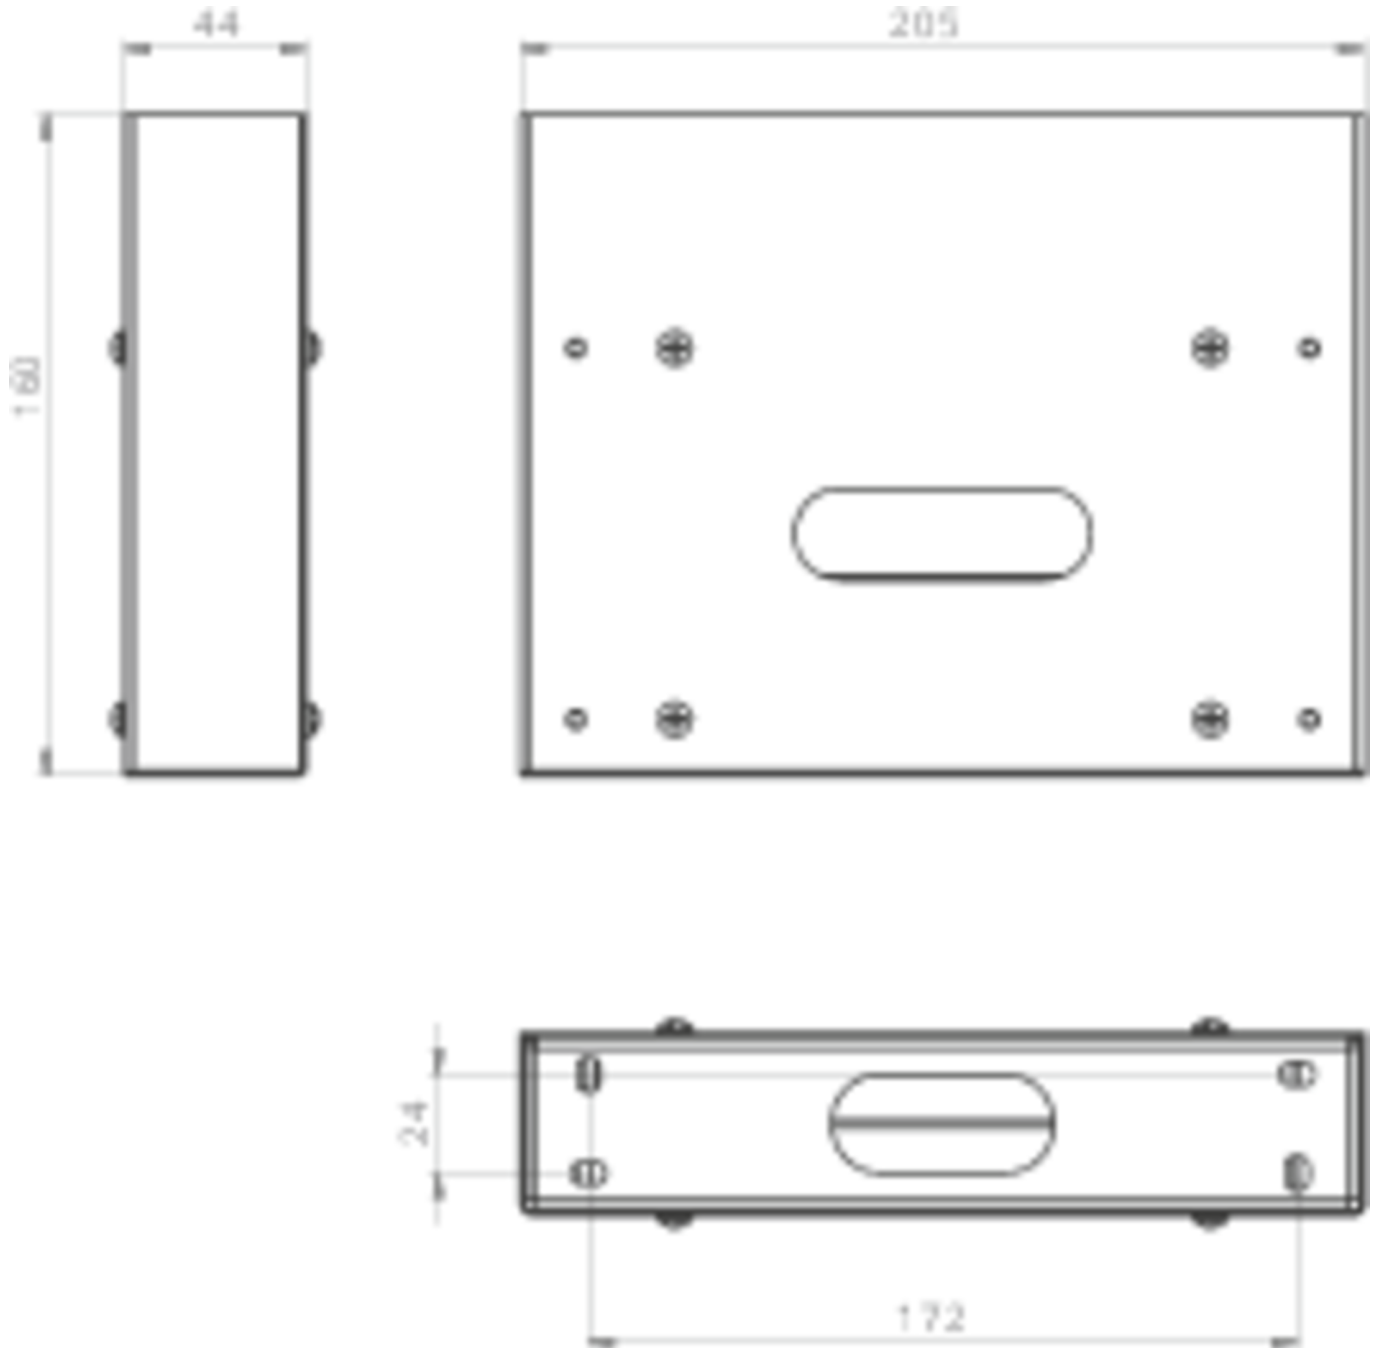

#### TECHNICAL DATA

Depth	44 mm
Width	205 mm
Height	160 mm
Weight	1.2 kg
Customs tariff number	94059200
Country of origin	DEUTSCHLAND
EAN	4260581717629

TECHNICAL DRAWING

stand: 21.06.2024 - Subject to technical changes and errors.