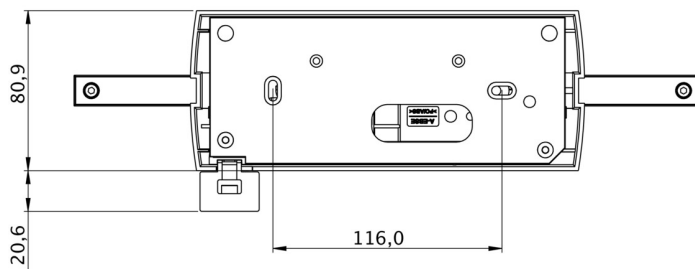

TECHNICAL DRAWING

As of: 11.10.2024 - Subject to technical changes and errors.