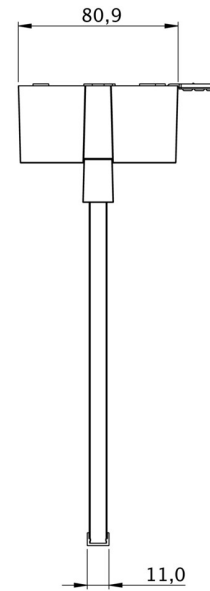

TECHNICAL DRAWING

As of: 11.10.2024 - Subject to technical changes and errors.