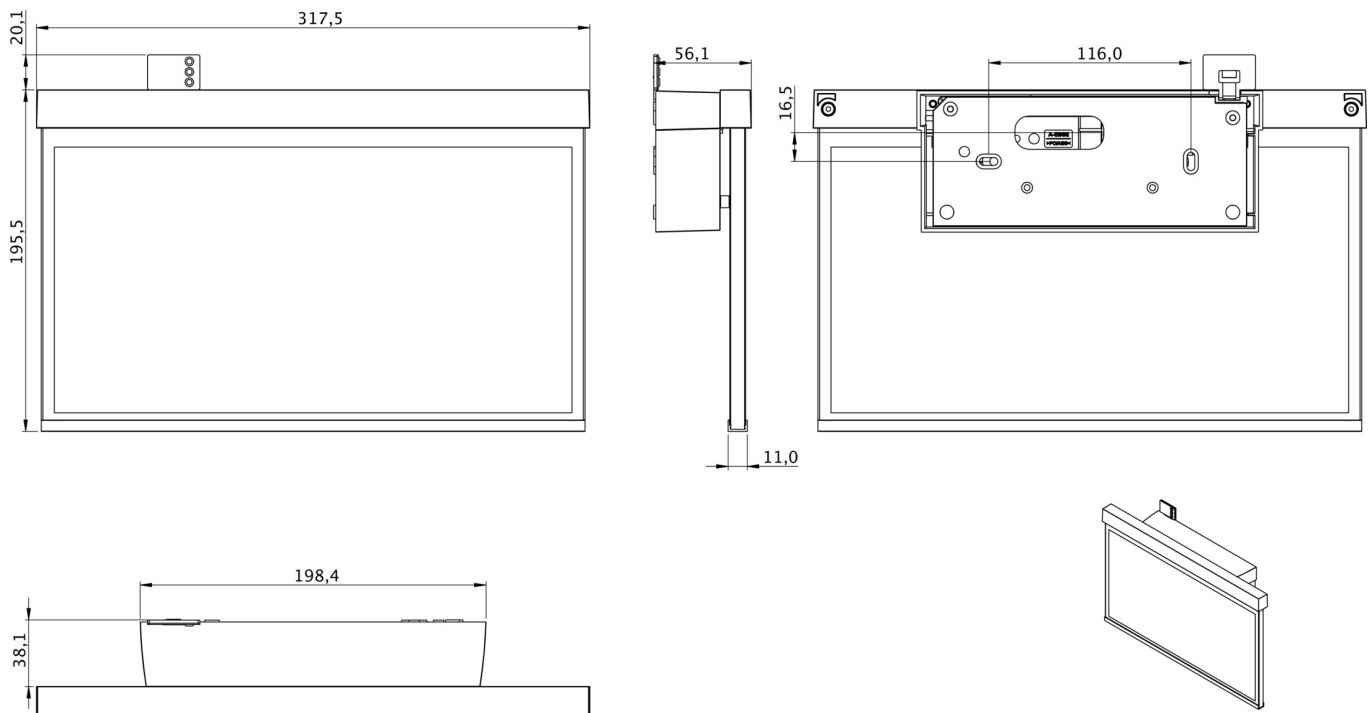

Power BS	0,9 W
Ambient temperature DS	-5 °C - 40 °C
Ambient temperature BS	-5 °C - 40 °C
Depth	56.1 mm
Width	317.5 mm
Height	195.5 mm
Weight	0.96
Weight incl. packaging	1.45
Customs tariff number	94056120
EAN	4260766556241

TECHNICAL DRAWING

As of: 11.10.2024 - Subject to technical changes and errors.