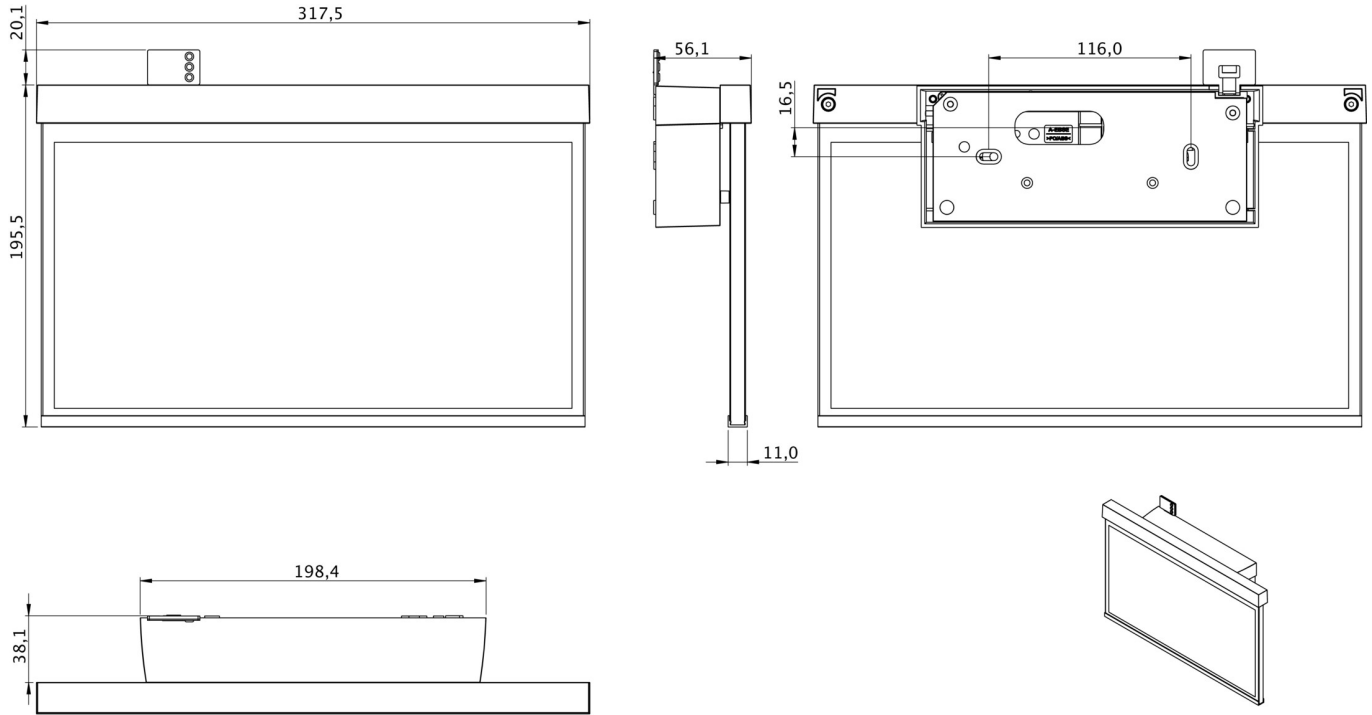

TECHNICAL DRAWING

As of: 11.10.2024 - Subject to technical changes and errors.