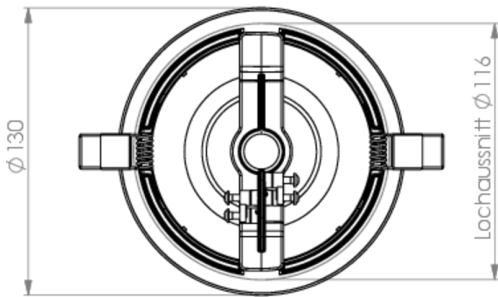

## Art.-Nr: ILDE-SW

Installation frame with spring clip to accommodate the lamp type ILD in all versions.

Material polycarbonate, color black RAL 9005.

[More information](#)

### TECHNICAL DATA

Depth	130 mm
Width	130 mm
Height	62 mm
Weight	0.07 kg
Customs tariff number	94059200
Country of origin	DEUTSCHLAND
EAN	4260766552564

TECHNICAL DRAWING

As of: 03.07.2024 - Subject to technical changes and errors.