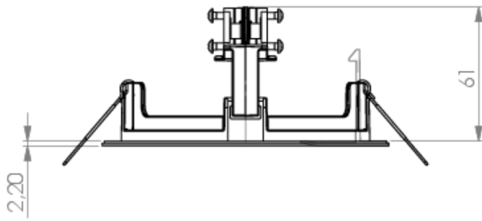

## Art.-Nr: ILDE-SW

Installation frame with spring clip to accommodate the lamp type ILD in all versions.

Material polycarbonate, color black RAL 9005.

[More information](#)

### TECHNICAL DATA

Depth	130 mm
Width	130 mm
Height	62 mm
Weight	0.07 kg
Customs tariff number	94059200
Country of origin	DEUTSCHLAND
EAN	4260766552564

TECHNICAL DRAWING

As of: 03.07.2024 - Subject to technical changes and errors.