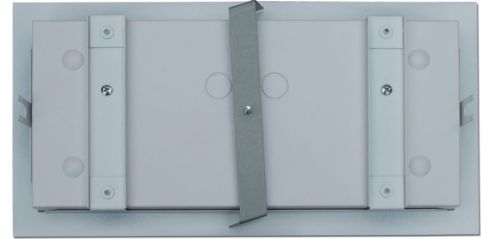

## Art.-Nr: KCER

With this installation frame the KC luminaire is able to be mounted directly into the wall which hides its electronics and so the luminaire's design is not disrupted.

More information

### TECHNICAL DATA

Depth	185 mm
Width	355 mm
Height	65 mm
Weight	0.34 kg
Customs tariff number	94059900
Country of origin	DEUTSCHLAND
EAN	4260123681241

stand: 21.06.2024 - Subject to technical changes and errors.