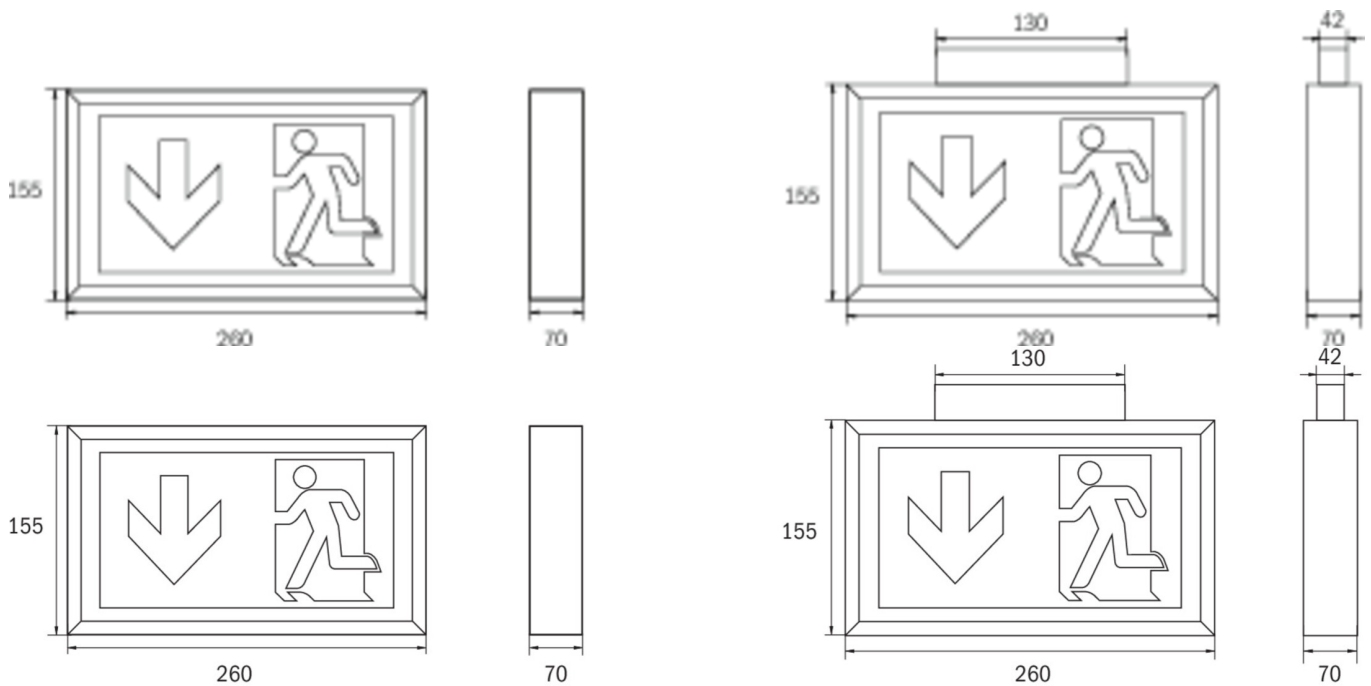

Depth	70 mm
Width	260 mm
Height	155 mm
Weight	0.67
Weight incl. packaging	0.87
Connection cross-section	1.5 mm²
Switching input	No
Emergency light blocking	No
Battery connection	No
Dimming function	No
Luminous flux mains	300 lm
Luminous flux emergency	300 lm
Customs tariff number	94056120
Country of origin	DEUTSCHLAND
EAN	4260123680879

TECHNICAL DRAWING