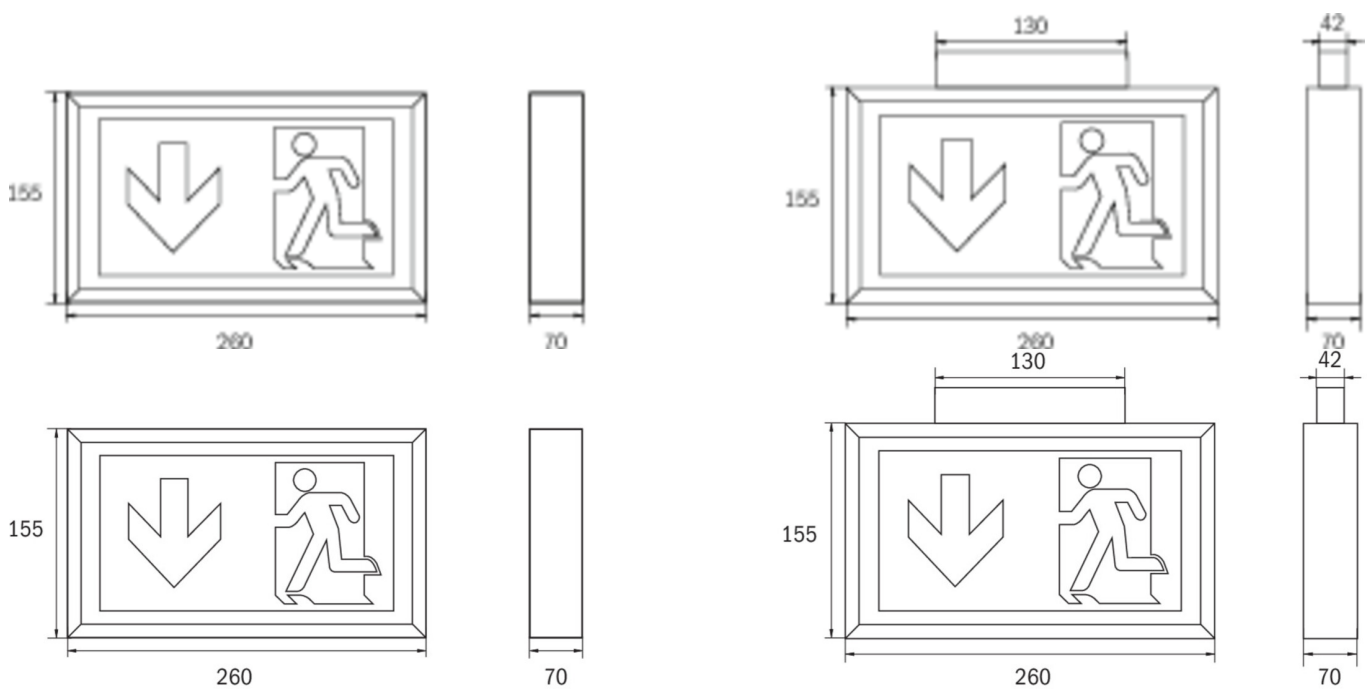

Width	260 mm
Height	155 mm
Weight	0.73
Weight incl. packaging	0.93
Customs tariff number	94056120
EAN	4260766553417

TECHNICAL DRAWING

ACCESSORY LIST

- DSA -
- BALL1 -
- 2PW-EB -
- 2DW-EB -
- BALLPLX-KD -

As of: 04.09.2024 - Subject to technical changes and errors.