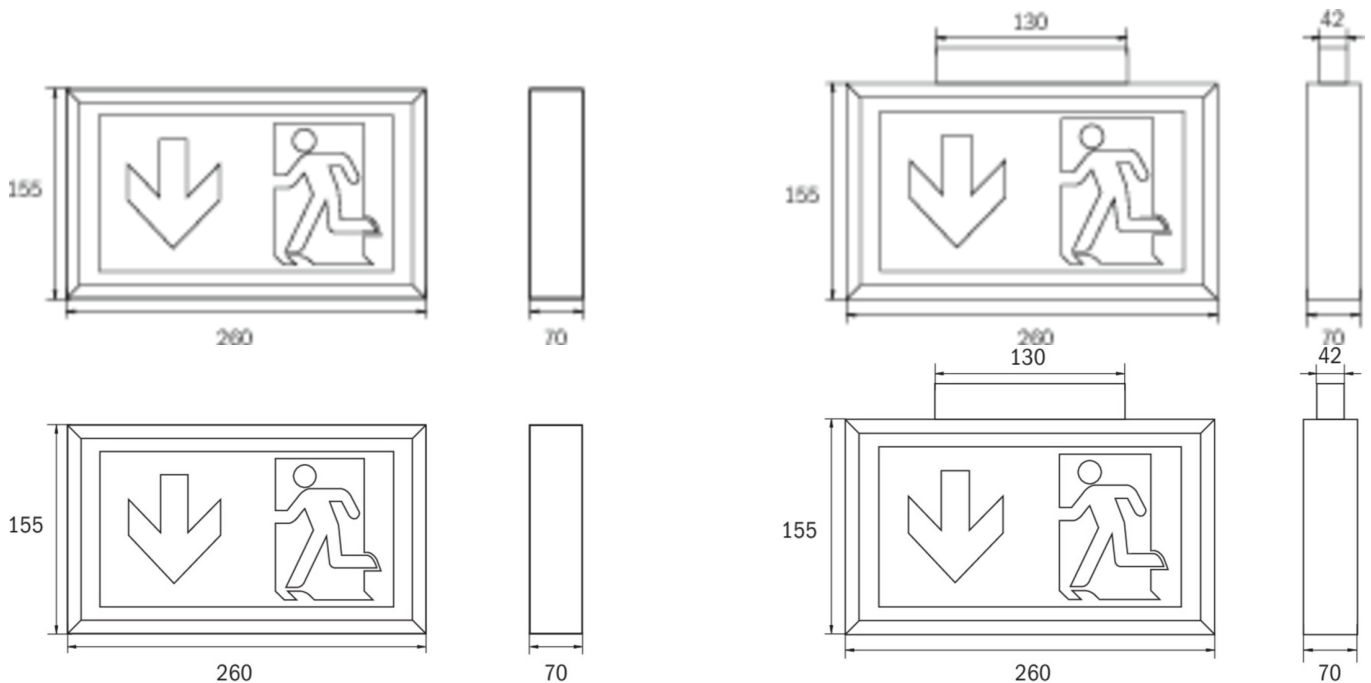

Power BS	0,8 W
Depth	70 mm
Width	260 mm
Height	155 mm
Weight	0.85
Weight incl. packaging	1.05
Connection cross-section	2.5 mm²
Switching input	Yes
Emergency light blocking	Yes
Battery connection	Connector
Dimming function	Yes
Customs tariff number	94056120
Country of origin	DEUTSCHLAND
EAN	4262483020876

TECHNICAL DRAWING