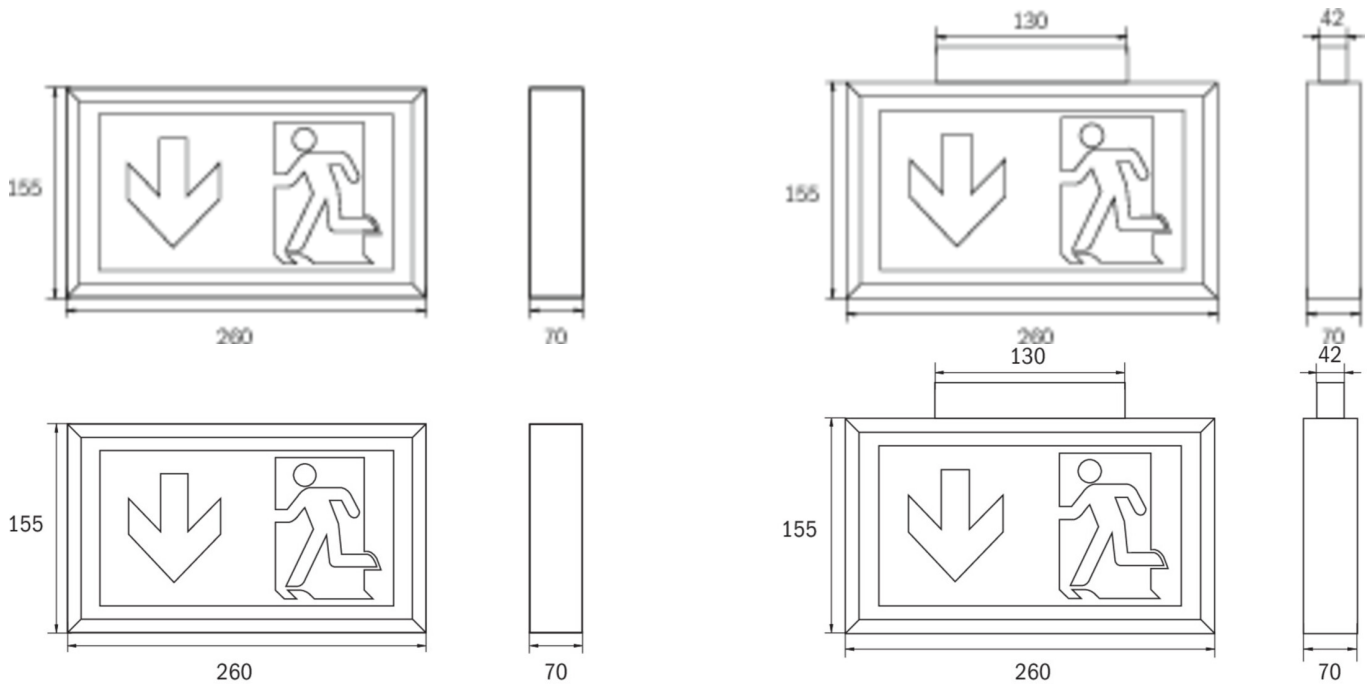

Height	155 mm
Weight	0.63
Weight incl. packaging	0.83
Connection cross-section	2.5 mm²
Switching input	No
Emergency light blocking	No
Battery connection	No
Luminous flux mains	165 lm
Luminous flux emergency	165 lm
Customs tariff number	94056120
Country of origin	DEUTSCHLAND
EAN	4260682157379

TECHNICAL DRAWING