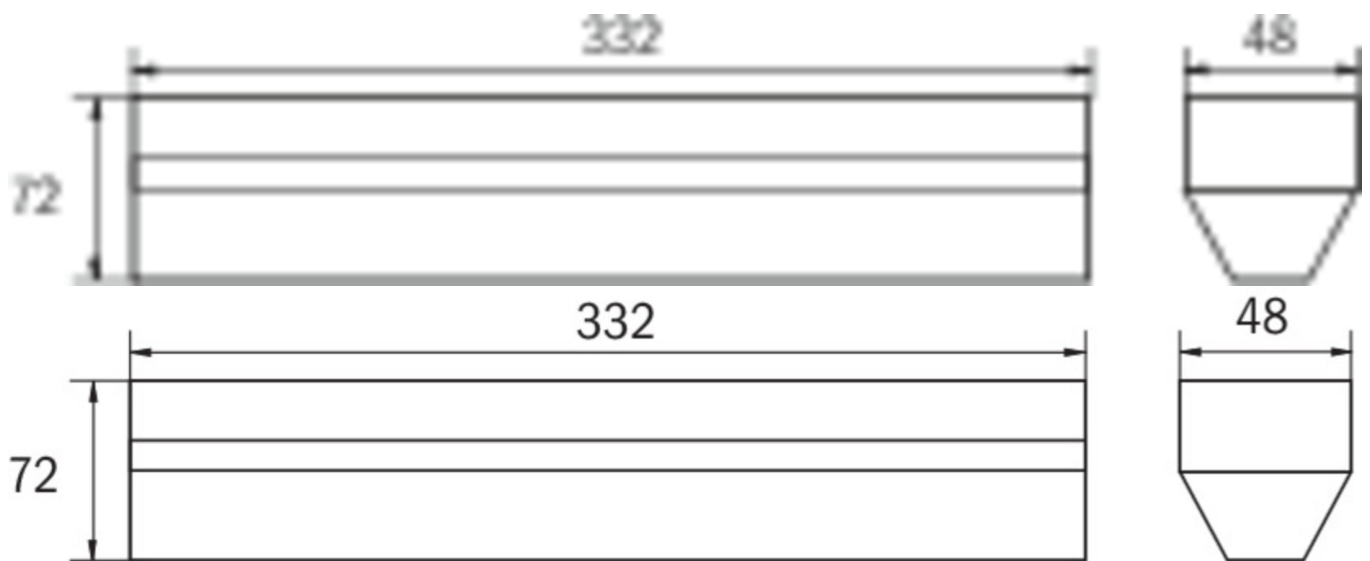

Luminous flux mains	320 lm
Luminous flux emergency	320 lm
Customs tariff number	94056120
EAN	4260766557453

TECHNICAL DRAWING

ACCESSORY LIST

- DSA -
- KEE-EB -
- 2PW-EB -
- 2DW-EB -
- KXBE -

As of: 10.07.2024 - Subject to technical changes and errors.