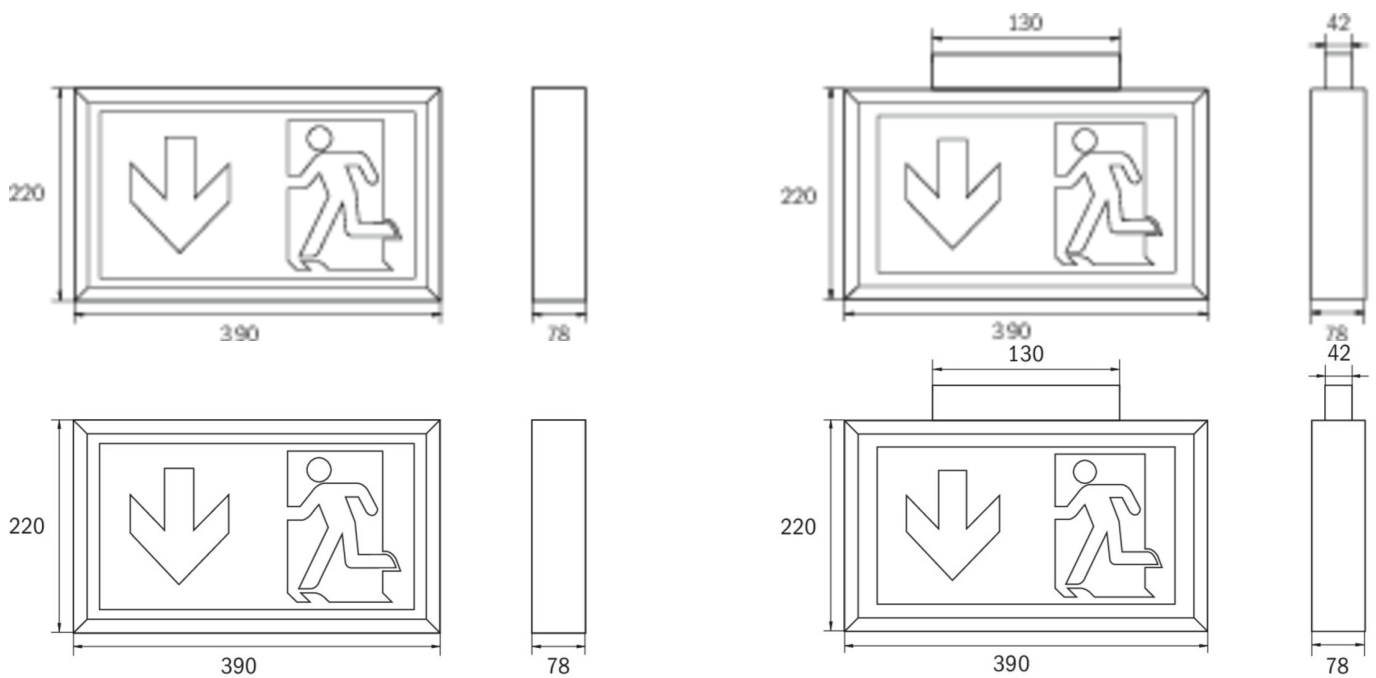

Depth	78 mm
Width	390 mm
Height	220 mm
Weight	1.27
Weight incl. packaging	1.43
Connection cross-section	2.5 mm²
Switching input	Yes
Emergency light blocking	No
Battery connection	No
Dimming function	Yes
Luminous flux mains	300 lm
Luminous flux emergency	300 lm
Customs tariff number	94056120
Country of origin	DEUTSCHLAND
EAN	4260349829472

TECHNICAL DRAWING