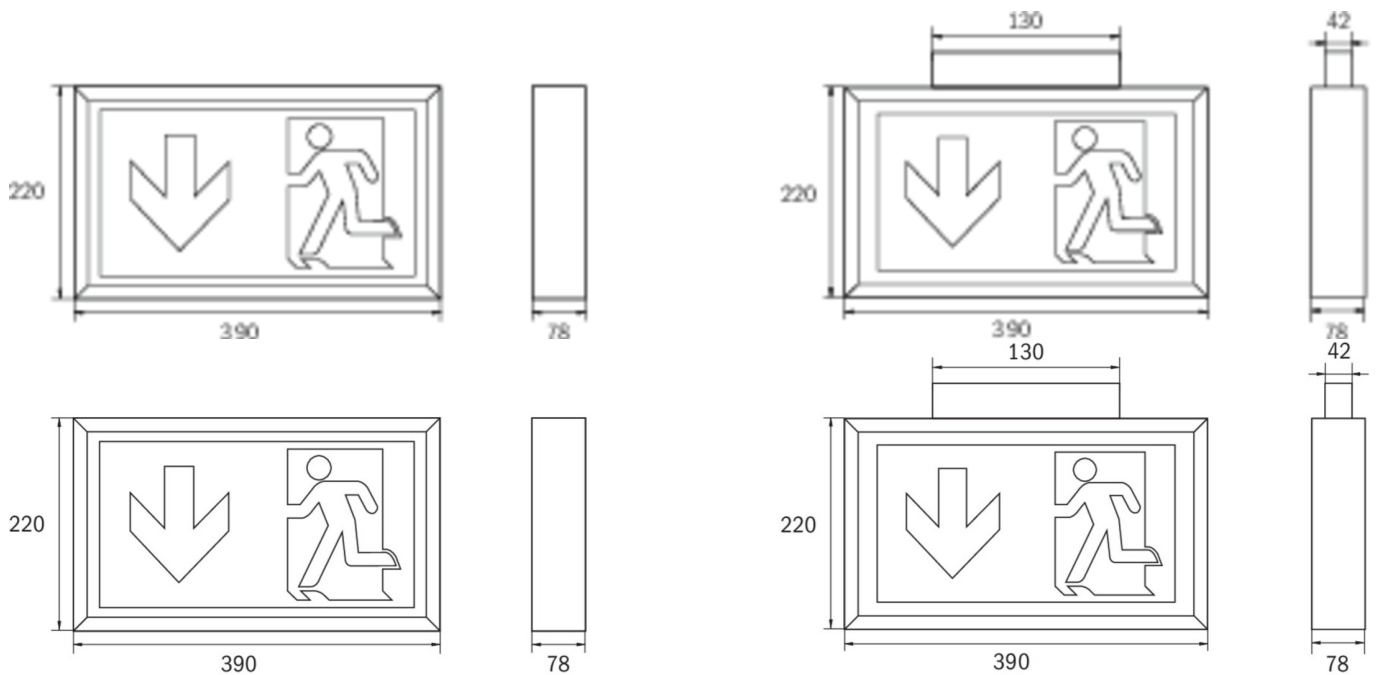

Height	220 mm
Weight	1.2
Weight incl. packaging	1.36
Connection cross-section	2.5 mm²
Switching input	No
Emergency light blocking	No
Battery connection	No
Luminous flux mains	340 lm
Luminous flux emergency	340 lm
Customs tariff number	94056120
Country of origin	DEUTSCHLAND
EAN	4260682157386

TECHNICAL DRAWING