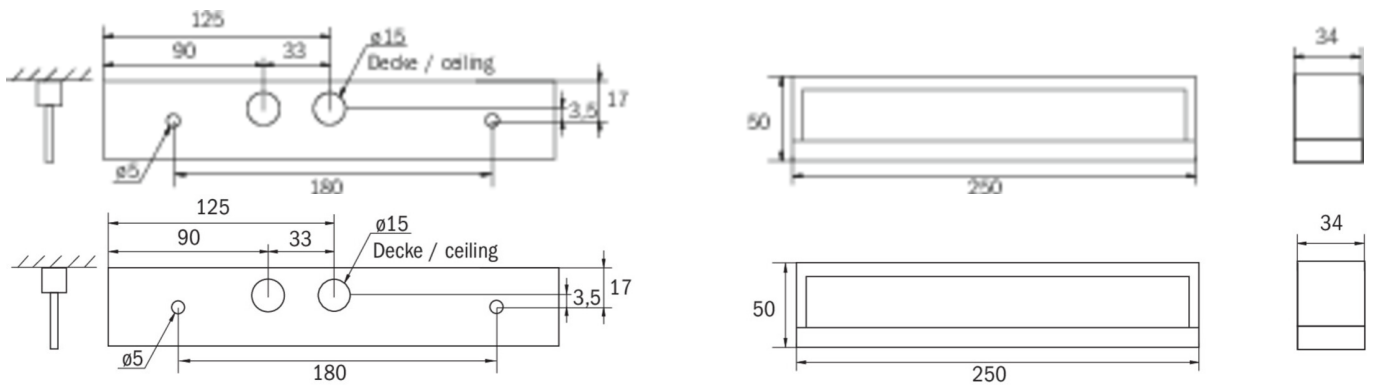

Depth	250 mm
Width	34 mm
Height	50 mm
Weight	0.58
Weight incl. packaging	0.65
Connection cross-section	2.5 mm²
Switching input	Yes
Emergency light blocking	No
Battery connection	Connector
Dimming function	No
Luminous flux mains	190 lm
Luminous flux emergency	190 lm
Customs tariff number	94056120
Country of origin	DEUTSCHLAND
EAN	4260581712310

TECHNICAL DRAWING

ACCESSORY LIST

- KME-EB -
- BALL1 -
- KMBE -
- BALLPLX-KMB -
- KMBFH -