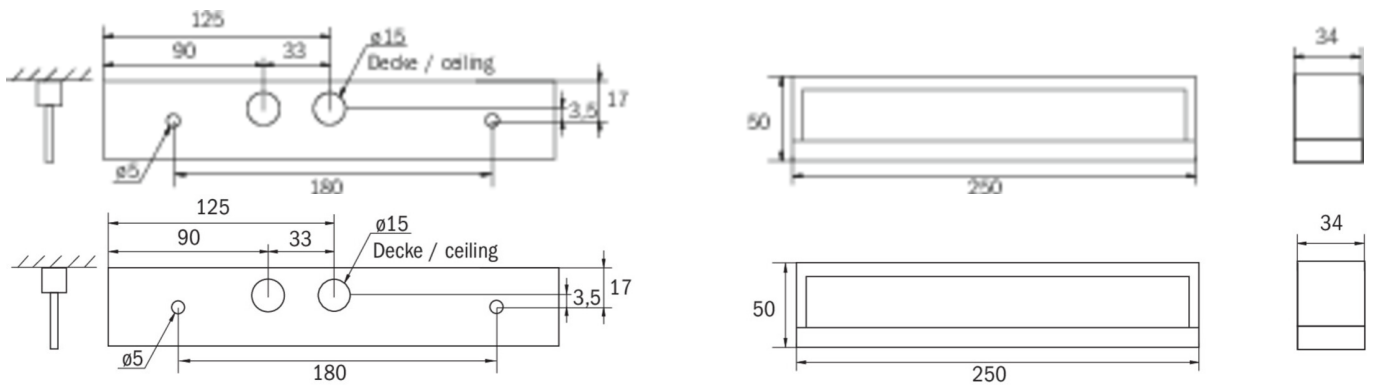

Depth	250 mm
Width	34 mm
Height	50 mm
Weight	0.58
Weight incl. packaging	0.65
Connection cross-section	2.5 mm²
Switching input	Yes
Emergency light blocking	No
Battery connection	Connector
Dimming function	No
Luminous flux mains	190 lm
Luminous flux emergency	190 lm
Customs tariff number	94056120
Country of origin	DEUTSCHLAND
EAN	4260123690281

TECHNICAL DRAWING

ACCESSORY LIST

- KME-EB -
- BALL1 -
- KMBE -
- BALLPLX-KMB -
- LFP3233.01 - Technology Battery