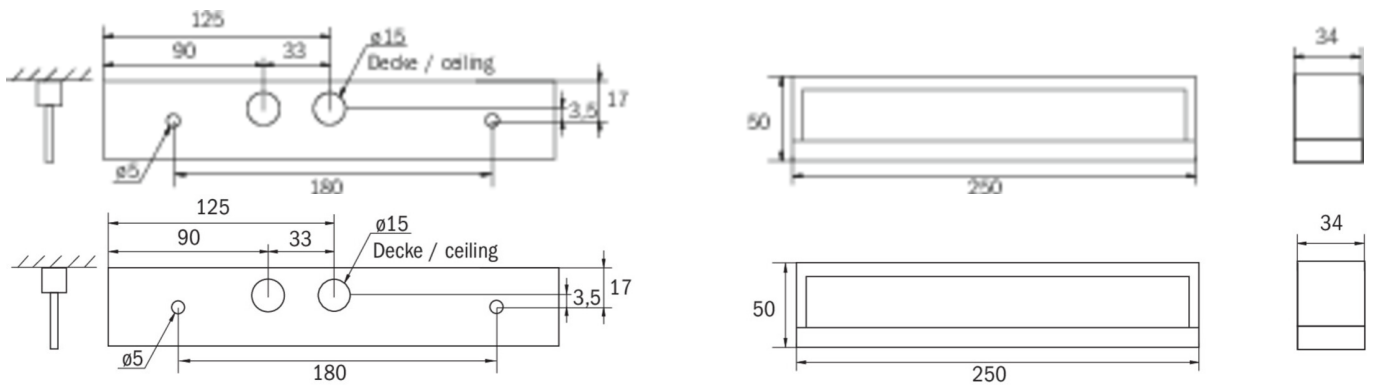

Depth	250 mm
Width	34 mm
Height	50 mm
Weight	0.58
Weight incl. packaging	0.65
Connection cross-section	2.5 mm²
Switching input	Yes
Emergency light blocking	No
Battery connection	Connector
Dimming function	No
Luminous flux mains	190 lm
Luminous flux emergency	85 lm
Customs tariff number	94056120
Country of origin	DEUTSCHLAND
EAN	4260581719944

TECHNICAL DRAWING

ACCESSORY LIST

- KME-EB -
- BALL1 -
- KMBE -
- BALLPLX-KMB -
- LFP3233.01 - Technology Battery