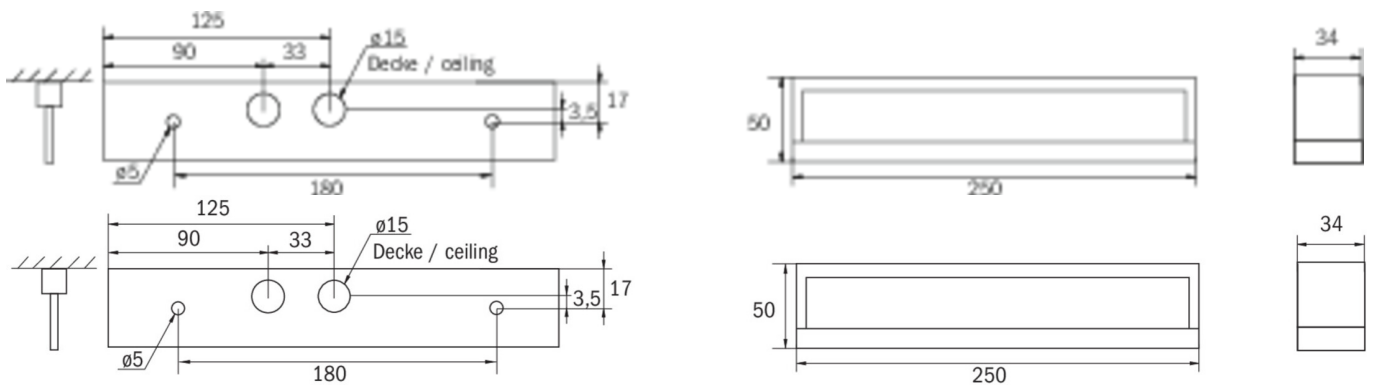

Width	34 mm
Height	50 mm
Weight	0.5
Weight incl. packaging	0.57
Connection cross-section	2.5 mm²
Switching input	Yes
Emergency light blocking	No
Battery connection	Connector
Dimming function	No
Luminous flux mains	190 lm
Luminous flux emergency	190 lm
Customs tariff number	94056180
Country of origin	DEUTSCHLAND
EAN	4262483020753

TECHNICAL DRAWING

ACCESSORY LIST

- KME-EB -
- BALL1 -
- KMBE -
- BALLPLX-KMB -
- KMBFH -

As of: 29.06.2024 - Subject to technical changes and errors.