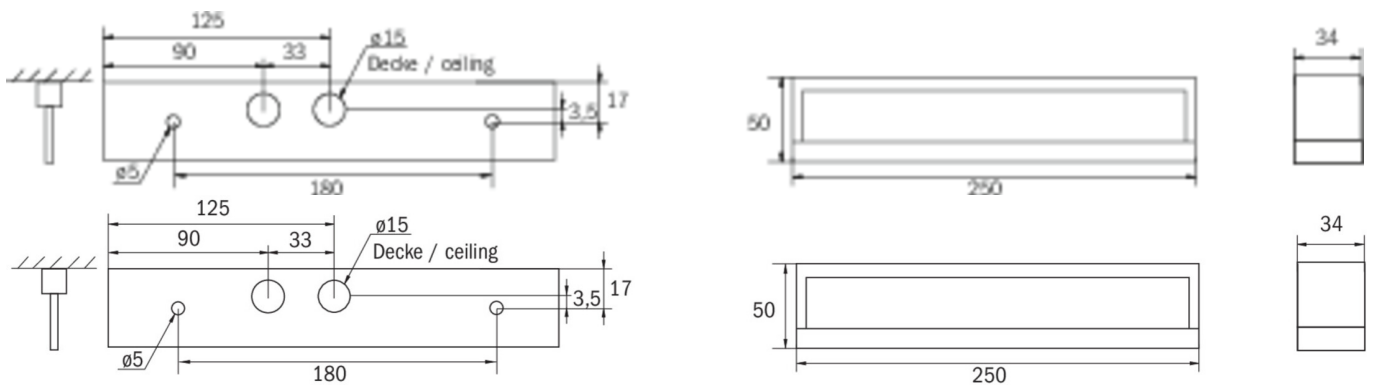

Width	34 mm
Height	50 mm
Weight	0.5
Weight incl. packaging	0.57
Connection cross-section	2.5 mm²
Switching input	Yes
Emergency light blocking	No
Battery connection	Connector
Dimming function	No
Luminous flux mains	190 lm
Luminous flux emergency	190 lm
Customs tariff number	94056180
Country of origin	DEUTSCHLAND
EAN	4262483020371

TECHNICAL DRAWING

ACCESSORY LIST

- KME-EB -
- BALL1 -
- KMBE -
- BALLPLX-KMB -
- KMBFH -

As of: 29.06.2024 - Subject to technical changes and errors.