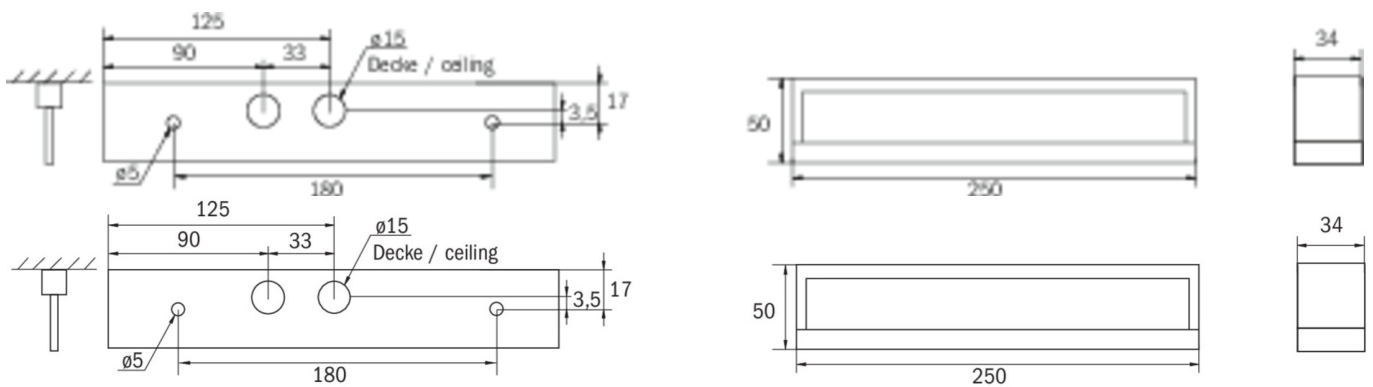

Width	34 mm
Height	50 mm
Weight	0.5
Weight incl. packaging	0.57
Connection cross-section	2.5 mm²
Switching input	Yes
Emergency light blocking	No
Battery connection	Connector
Dimming function	No
Luminous flux mains	190 lm
Luminous flux emergency	85 lm
Country of origin	DEUTSCHLAND
EAN	4260766557866

TECHNICAL DRAWING

ACCESSORY LIST

- KME-EB -
- BALL1 -
- KMBE -
- BALLPLX-KMB -
- KMBFH -

As of: 29.06.2024 - Subject to technical changes and errors.