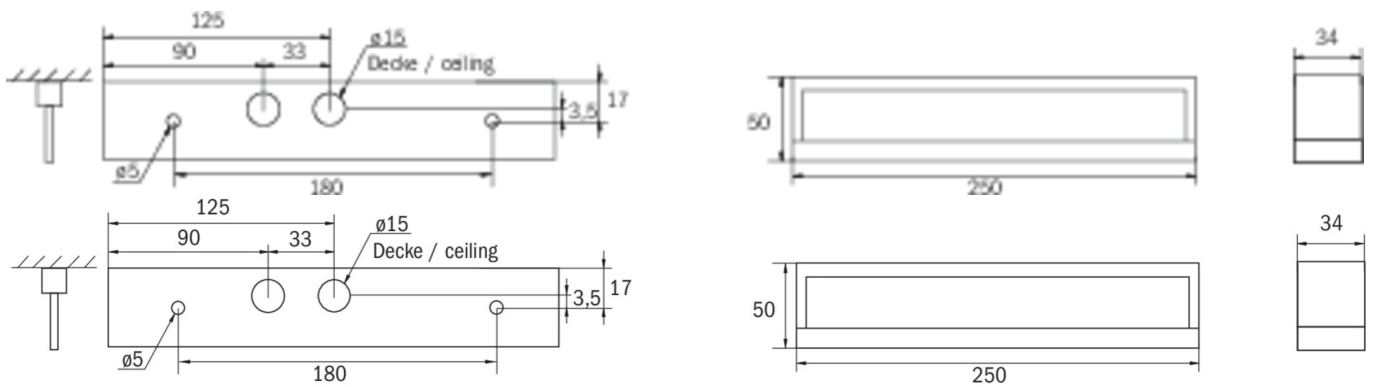

Luminous flux emergency	220 lm
Customs tariff number	94056120
Country of origin	DEUTSCHLAND
EAN	4260682157393

TECHNICAL DRAWING

ACCESSORY LIST

- KME-EB -
- BALL1 -
- KMBE -
- BALLPLX-KMB -
- KMBFH -