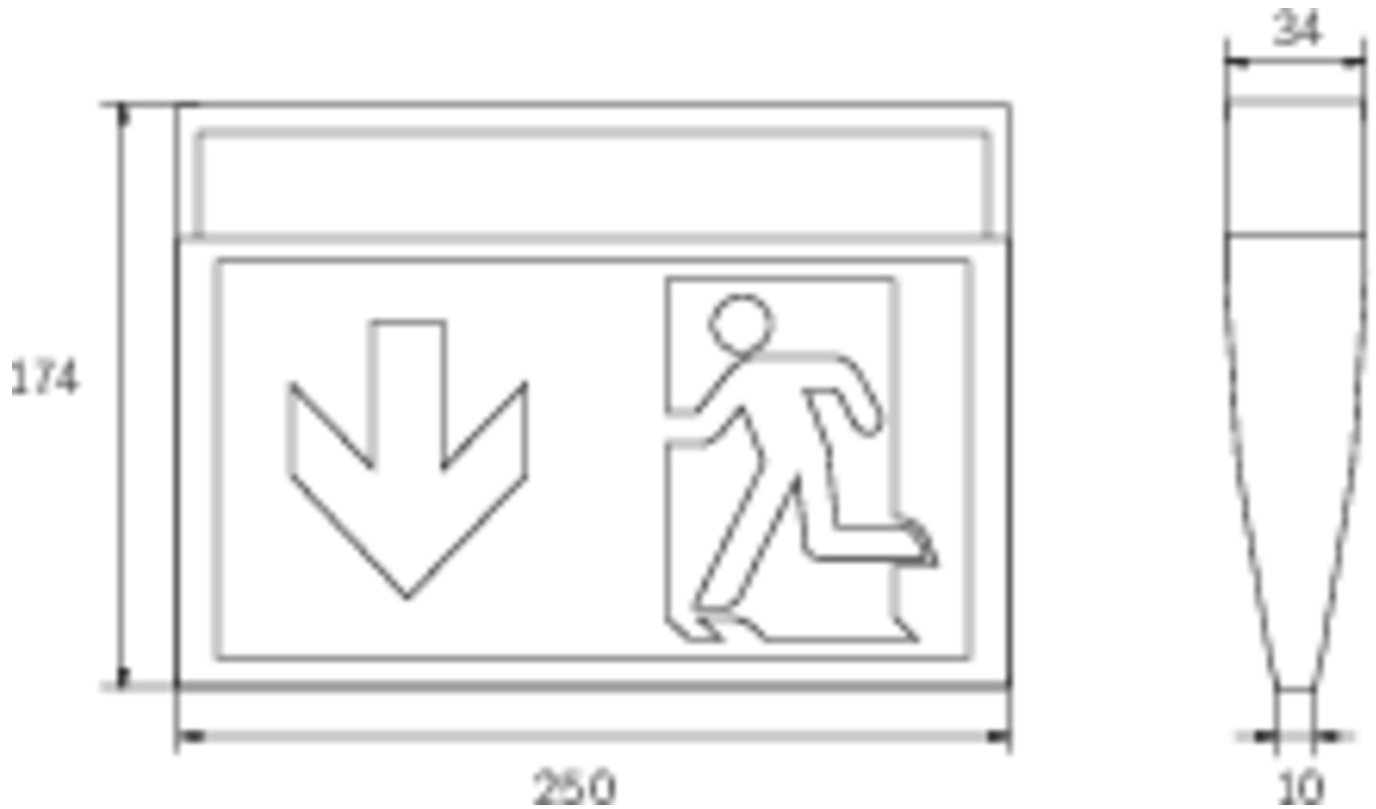

TECHNICAL DRAWING

ACCESSORY LIST

- DSA -
- KME-EB -
- AWKSU -
- 2PW-EB -
- KMBE -
- BALLPLX-KMU -