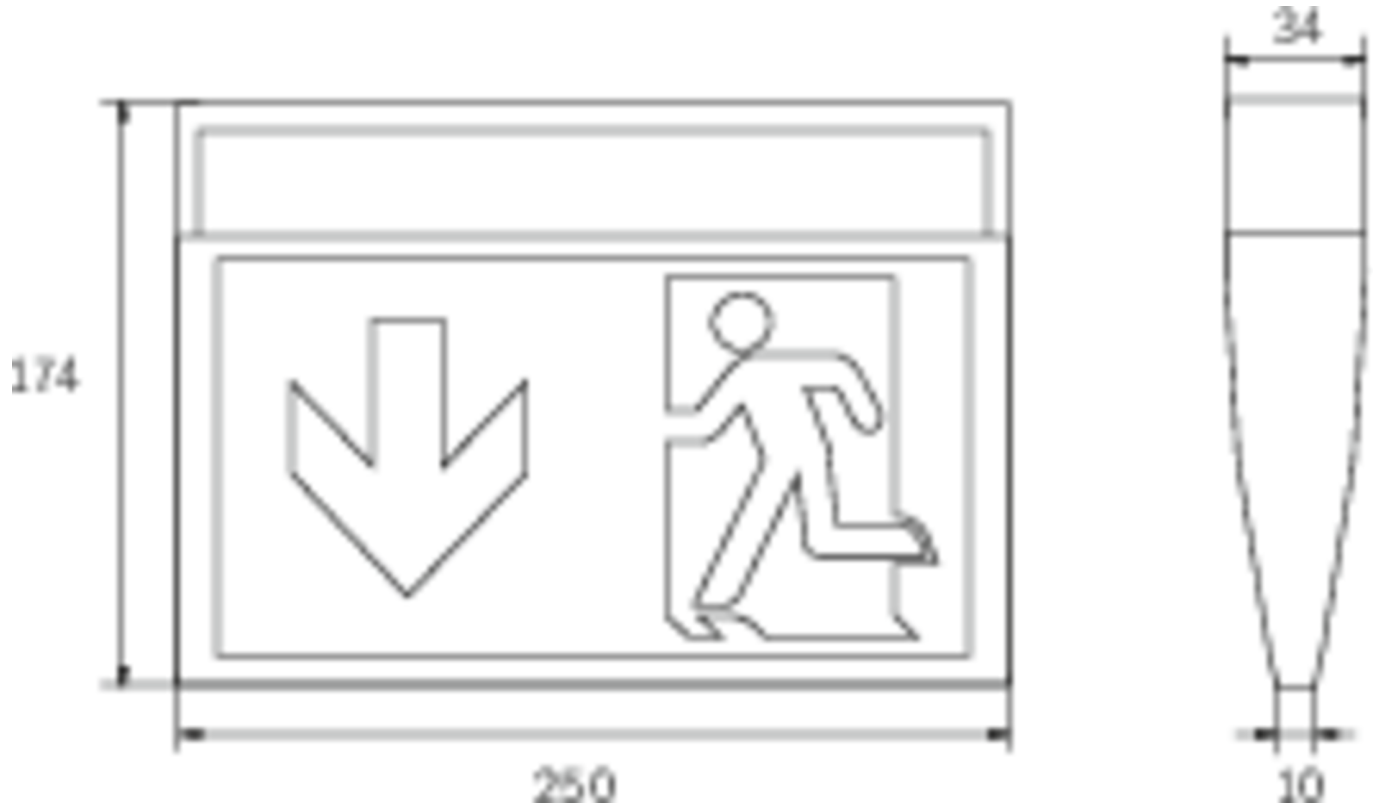

TECHNICAL DRAWING

ACCESSORY LIST

- DSA - Wire suspension
- KME-EB - Mounting frame
- AWKSU - Wall bracket
- 2PW-EB - Pendant
- KMBE - Concrete-mounted box
- BALLPLX-KMU - Wire mesh surround