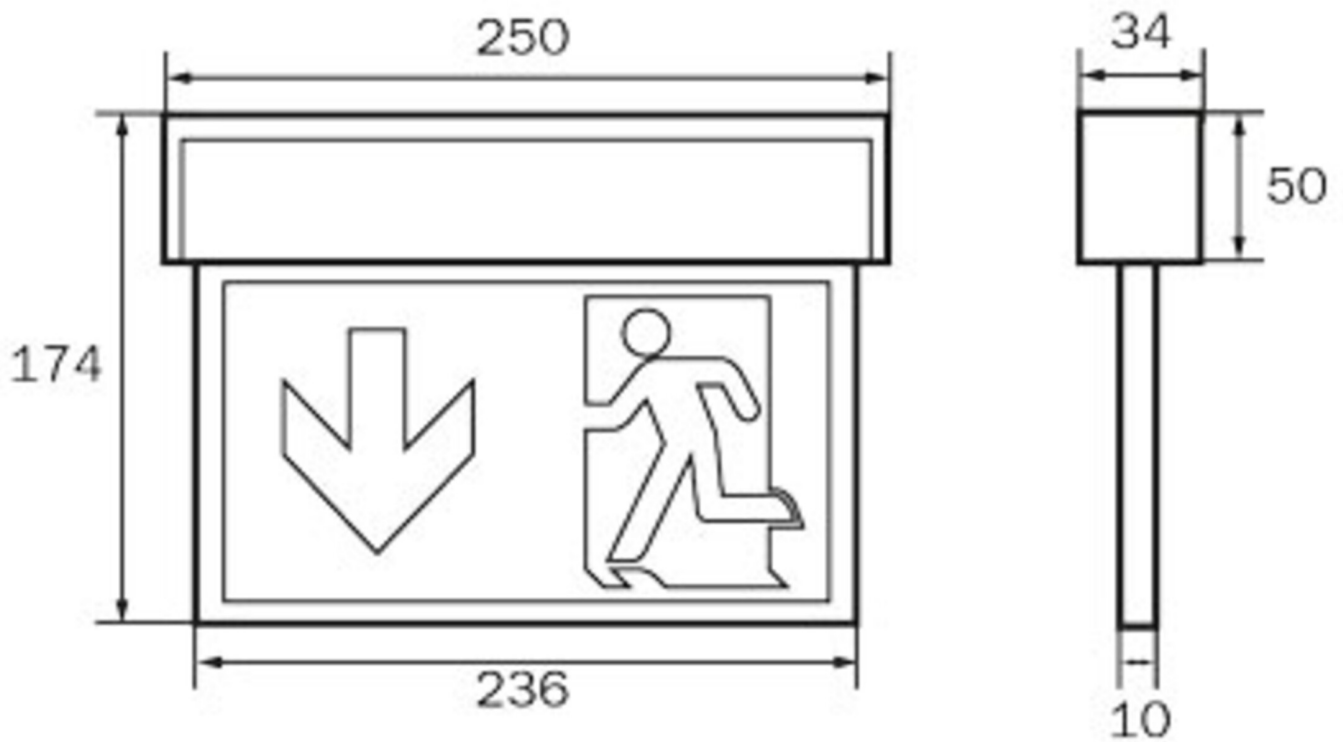

TECHNICAL DRAWING

ACCESSORY LIST

- DSA -
- AWKSU -
- 2PW-EB -
- KMBE -
- BALLPLX-KMU -
- KS4FIRE -
- KS4HELP -

As of: 29.06.2024 - Subject to technical changes and errors.