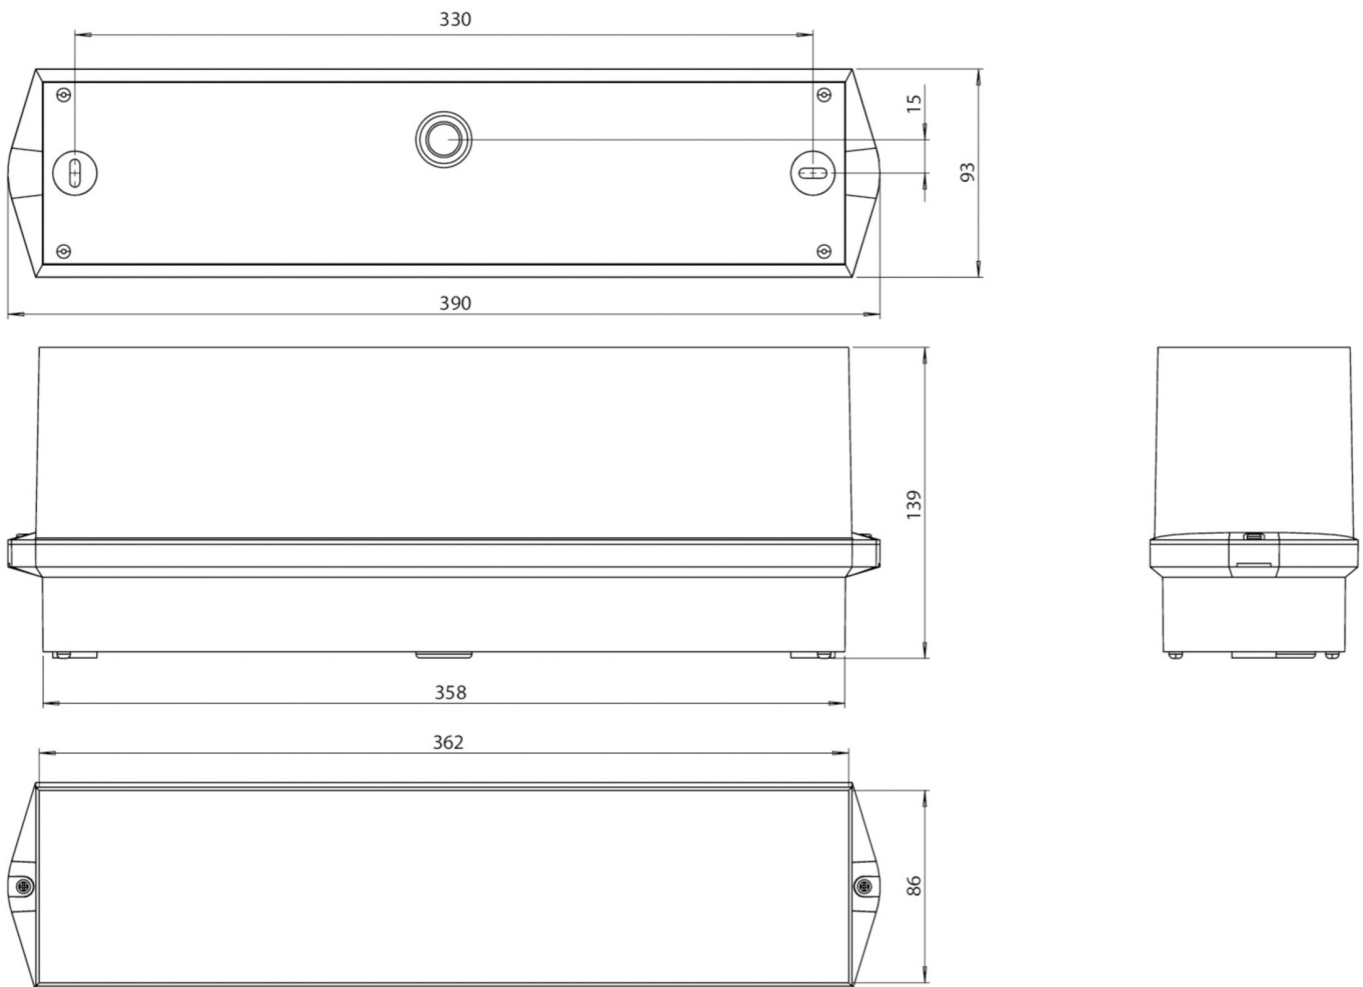

Art.-Nr: KWID411SC
Exit sign Supply
Ceiling, SelfControl, 1 h, 16 m, IP65, Plastic, white

Classic bar-shaped polycarbonate luminaire for ceiling mounting. Straight lines as well as the robust construction with a high ingress protection allow versatile use.

Pictograms according to DIN EN ISO 7010 and DIN ISO 3864 (left, right, above, below) are included as standard in the scope of delivery.

More information

TECHNICAL DATA

Luminaire type	Exit sign
Mounting	Ceiling
Recognition distance	16 m
Pictograph	Set
Illuminant	LED
Housing material	Plastic
Housing color	white
Protection type (IP)	IP65
Impact resistance (IK)	6
Certification	CE, WEEE, D-Sign
Insulation class	2
Monitoring	SelfControl
Bridging time	1 h
Power max.	5,5 W
Power DS	4,6 W
Power BS	0,4 W
Ambient temperature DS	-5 °C - 40 °C
Ambient temperature BS	-5 °C - 40 °C
Depth	93 mm
Width	390 mm
Height	139 mm
Weight	0.87

Weight incl. packaging	0.97
Luminous flux mains	320 lm
Luminous flux emergency	320 lm
Customs tariff number	94056120
EAN	4260766553431

TECHNICAL DRAWING

ACCESSORY LIST

BKW -

As of: 10.07.2024 - Subject to technical changes and errors.