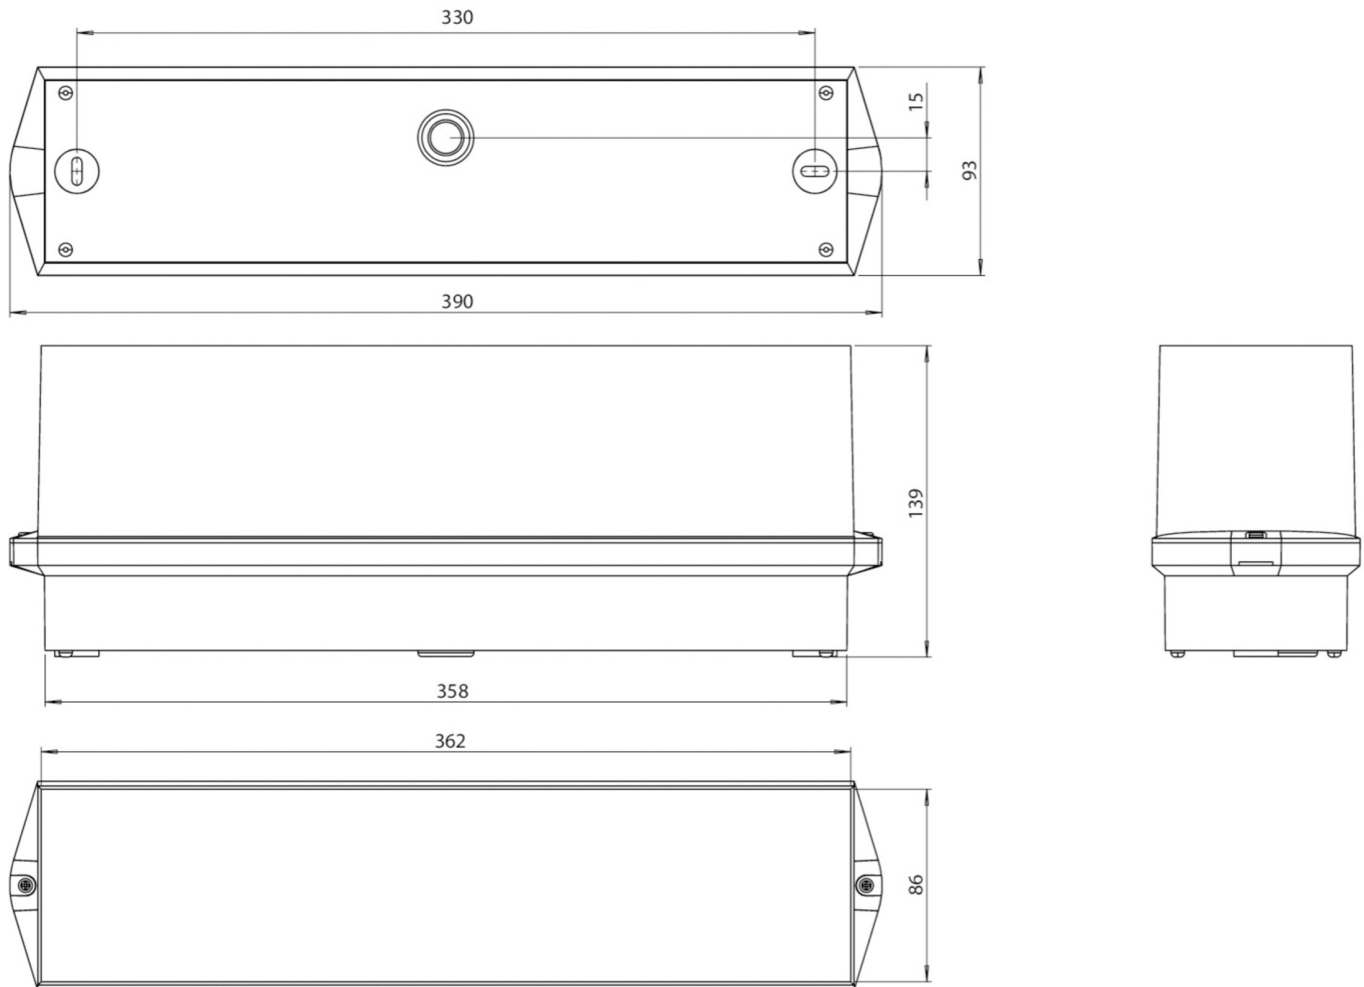

Intended for ceiling mounting when used as an emergency exit sign luminaire. Without the use of pictograms, it can be used as a safety luminaire, preferably for ceiling mounting.

Wireless central control and monitoring for large installations of up to 50,000 luminaires with **Wireless Professional**. The innovative integrated lens holder with a rapid fitting fixture permits the flexible use of various lens types. Using the right lens allows the distribution of light to be matched perfectly to the application and simplifies illumination which satisfies all relevant standards. A round lens and hall lens are supplied with every luminaire, allowing it to be adapted perfectly to the respective mounting situation. Other lenses, such as a spotlight lens, beam lens or H lens, are available as options.

## TECHNICAL DATA

Luminaire type	Exit sign
Mounting	Recessed mounting
Recognition distance	16 m
Pictograph	Set
Illuminant	LED
Housing material	Plastic
Housing color	white
Protection type (IP)	IP65
Impact resistance (IK)	6
Certification	CE, WEEE, D-Sign
Insulation class	2
Supply	Single Battery
Monitoring	Wireless Professional (WL)
Bridging time	3 h

Battery	LiFePO4 6,4 V/1,2 Ah
Operating mode	Standby circuit / permanent circuit
Input voltageAC	230 V
Input frequency	50 Hz
Power max.	5,3 W
Power DS	4,3 W
Power BS	0,7 W
Ambient temperature DS	-5 °C - 40 °C
Ambient temperature BS	-5 °C - 40 °C
Depth	93 mm
Width	390 mm
Height	139 mm
Weight	0.92
Weight incl. packaging	1.02
Connection cross-section	2.5 mm <sup>2</sup>
Switching input	Yes
Emergency light blocking	Yes
Battery connection	Connector
Dimming function	Yes
Luminous flux mains	305 lm
Luminous flux emergency	180 lm
Customs tariff number	94056120
EAN	4260766550393

## TECHNICAL DRAWING