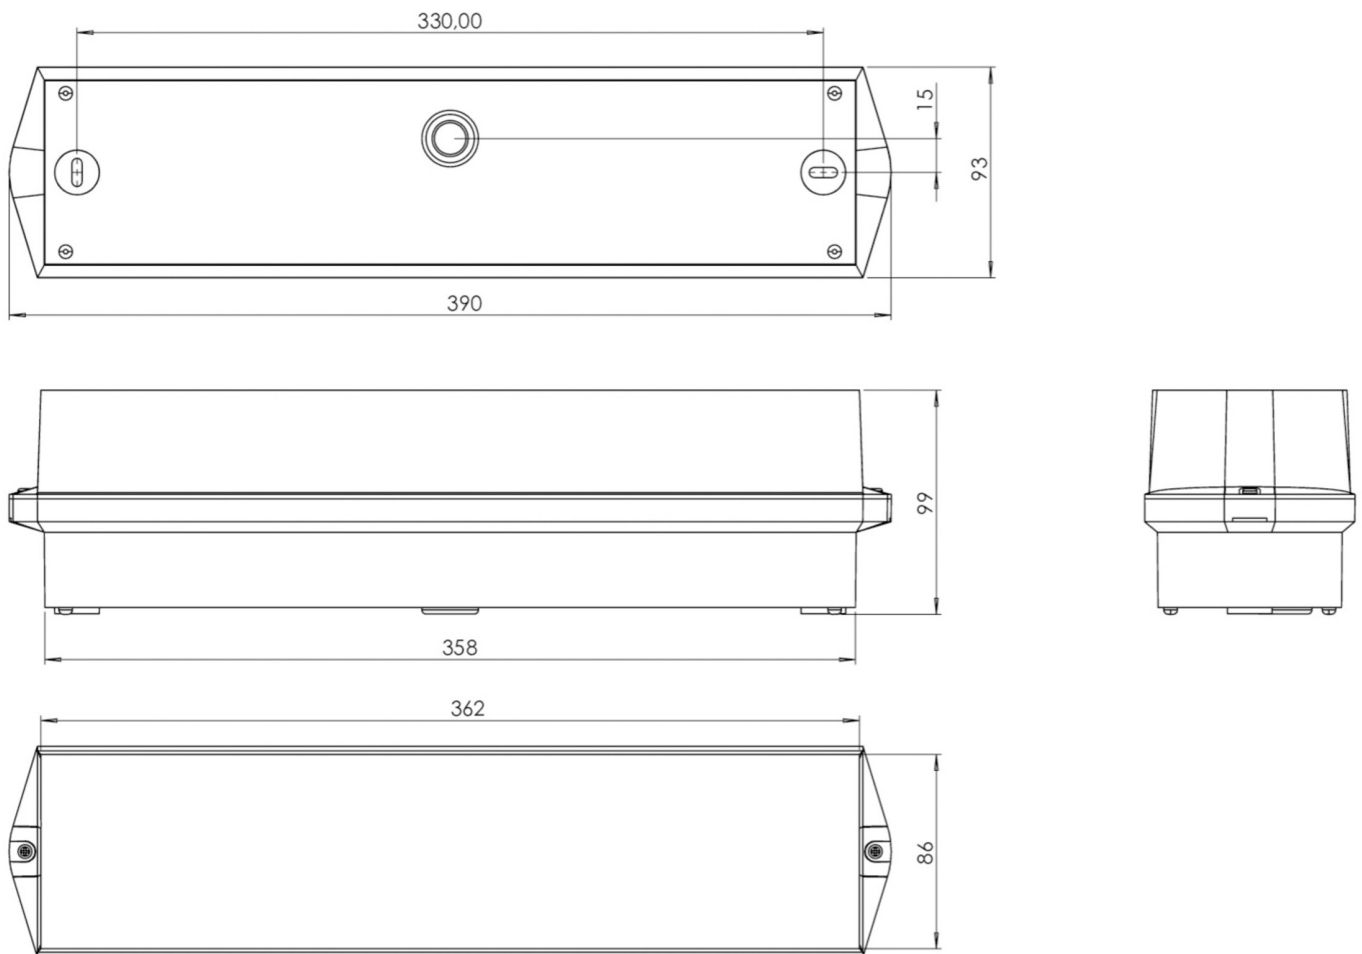

Weight	0.7
Weight incl. packaging	0.8
Connection cross-section	2.5 mm²
Switching input	Yes
Emergency light blocking	No
Battery connection	No
Dimming function	Yes
Luminous flux mains	520 lm
Luminous flux emergency	520 lm
Customs tariff number	94056120
Country of origin	DEUTSCHLAND
EAN	4260659566425

TECHNICAL DRAWING