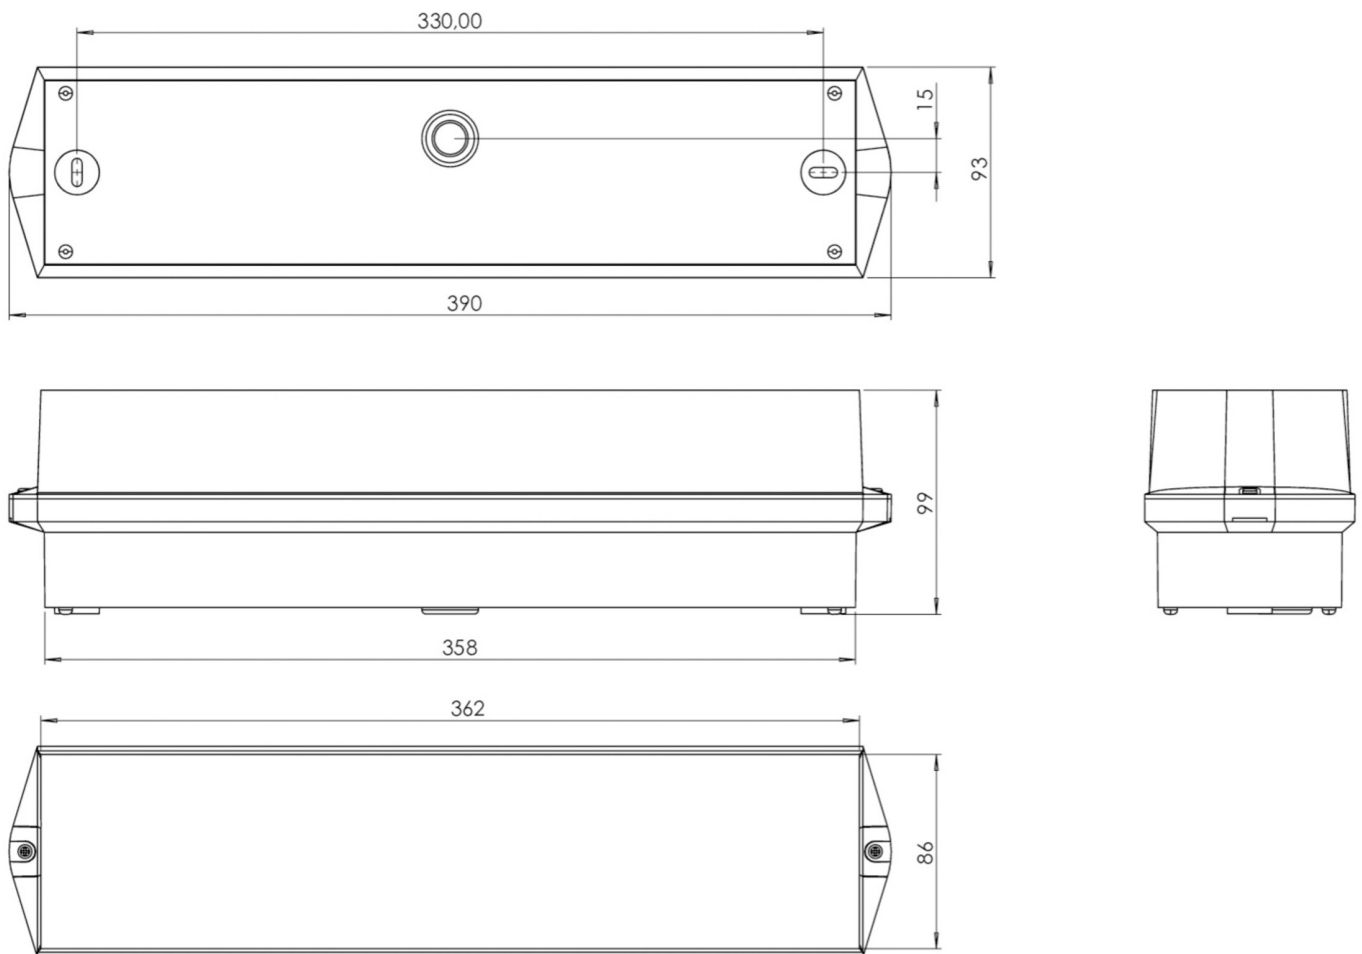

Weight	0.86
Weight incl. packaging	0.96
Connection cross-section	2.5 mm²
Switching input	Yes
Emergency light blocking	Yes
Battery connection	Connector
Dimming function	Yes
Luminous flux mains	250 lm
Luminous flux emergency	520 lm
Customs tariff number	94056120
Country of origin	DEUTSCHLAND
EAN	4260766550454

TECHNICAL DRAWING