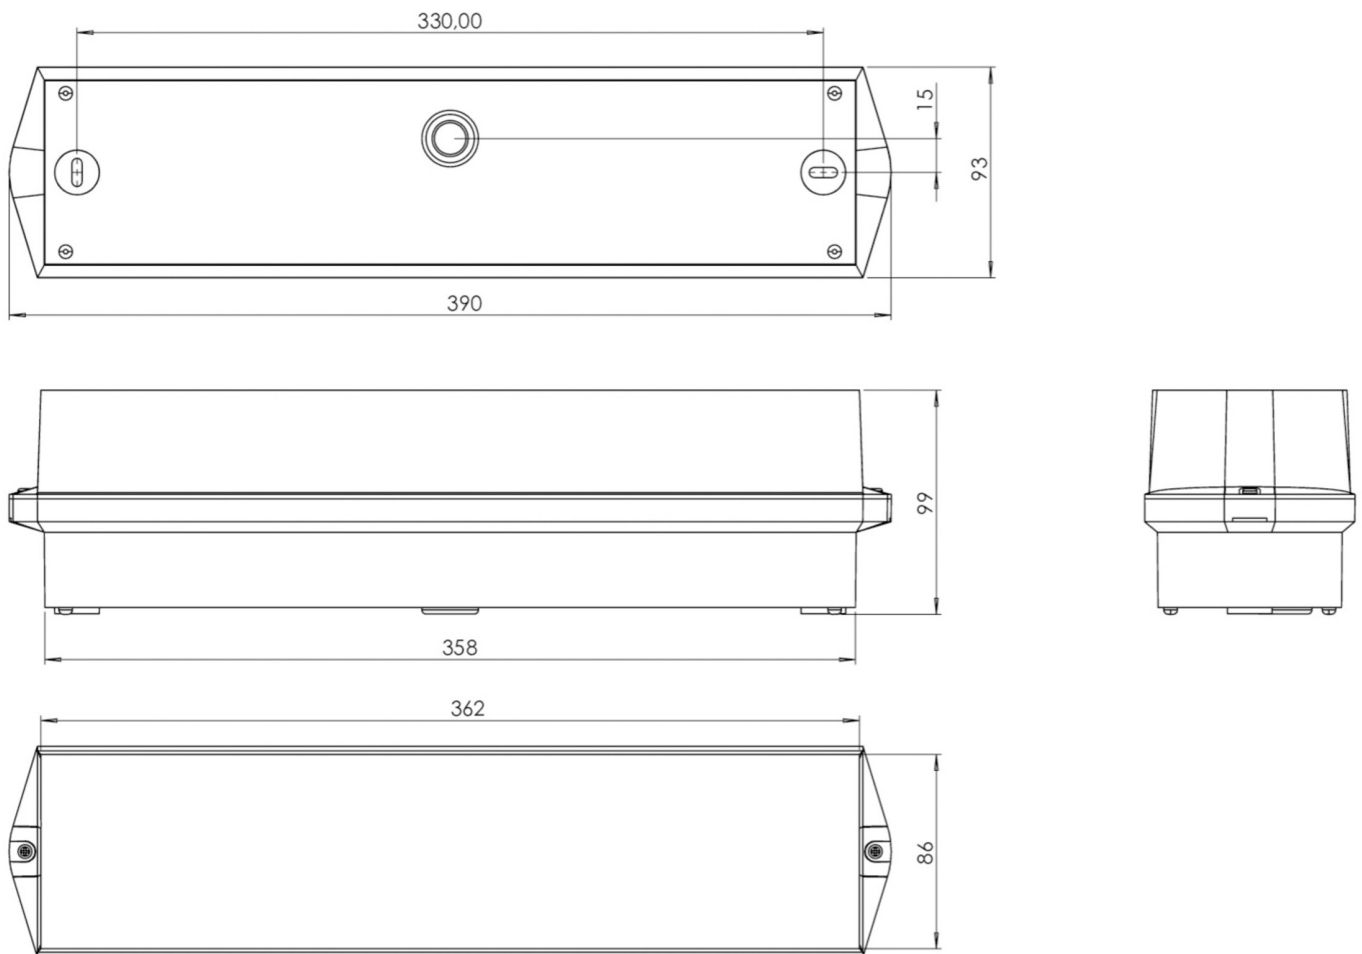

Weight	0.86
Weight incl. packaging	0.96
Connection cross-section	2.5 mm²
Switching input	Yes
Emergency light blocking	Yes
Battery connection	Connector
Dimming function	Yes
Luminous flux mains	250 lm
Luminous flux emergency	245 lm
Customs tariff number	94056120
Country of origin	DEUTSCHLAND
EAN	4260766550461

TECHNICAL DRAWING