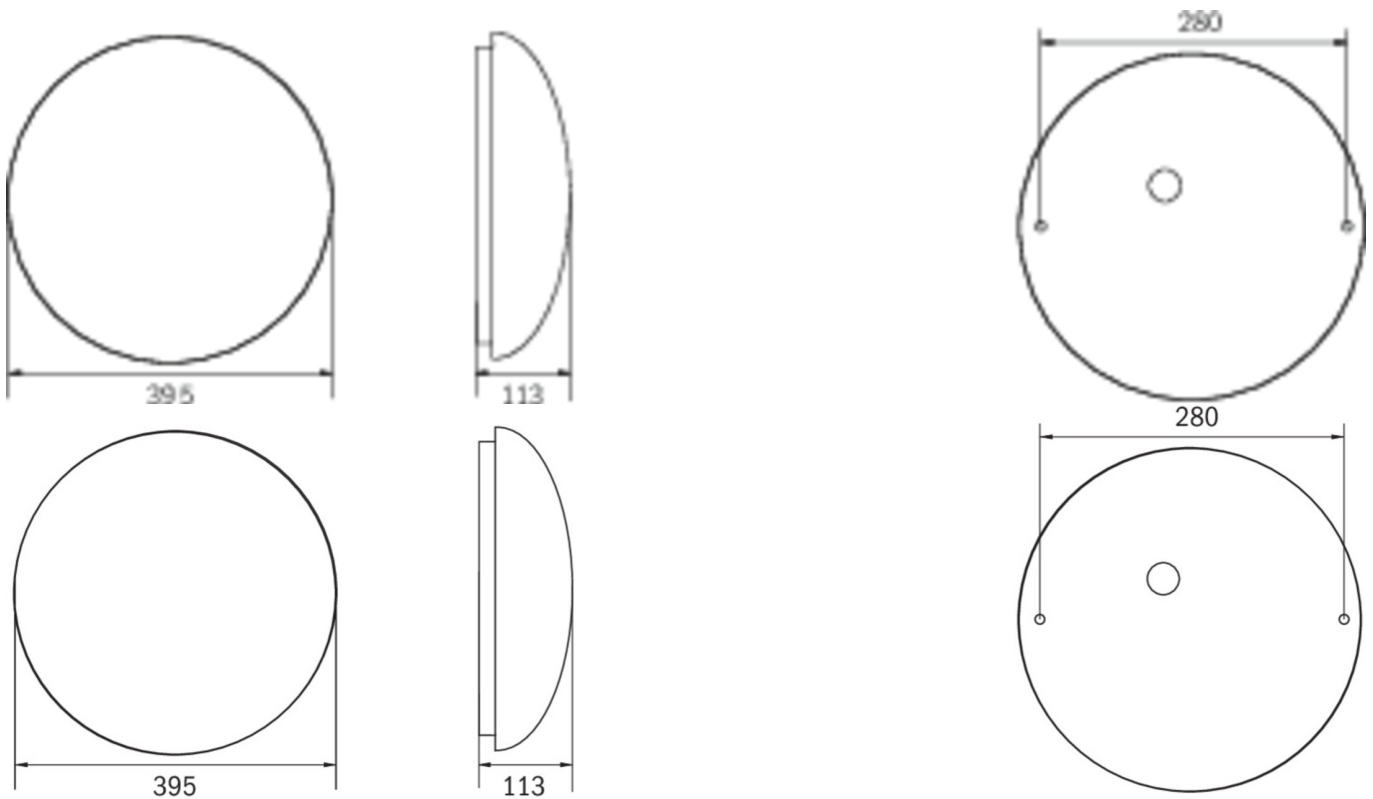

Diameter	395 mm
Weight	0.78
Weight incl. packaging	1.1
Connection cross-section	2.5 mm²
Switching input	Yes
Emergency light blocking	No
Battery connection	Connector
Dimming function	Yes
Luminous flux mains	2300 lm
Luminous flux emergency	250 lm
Customs tariff number	94056180
Country of origin	DEUTSCHLAND
EAN	4260682159847

TECHNICAL DRAWING

As of: 29.06.2024 - Subject to technical changes and errors.