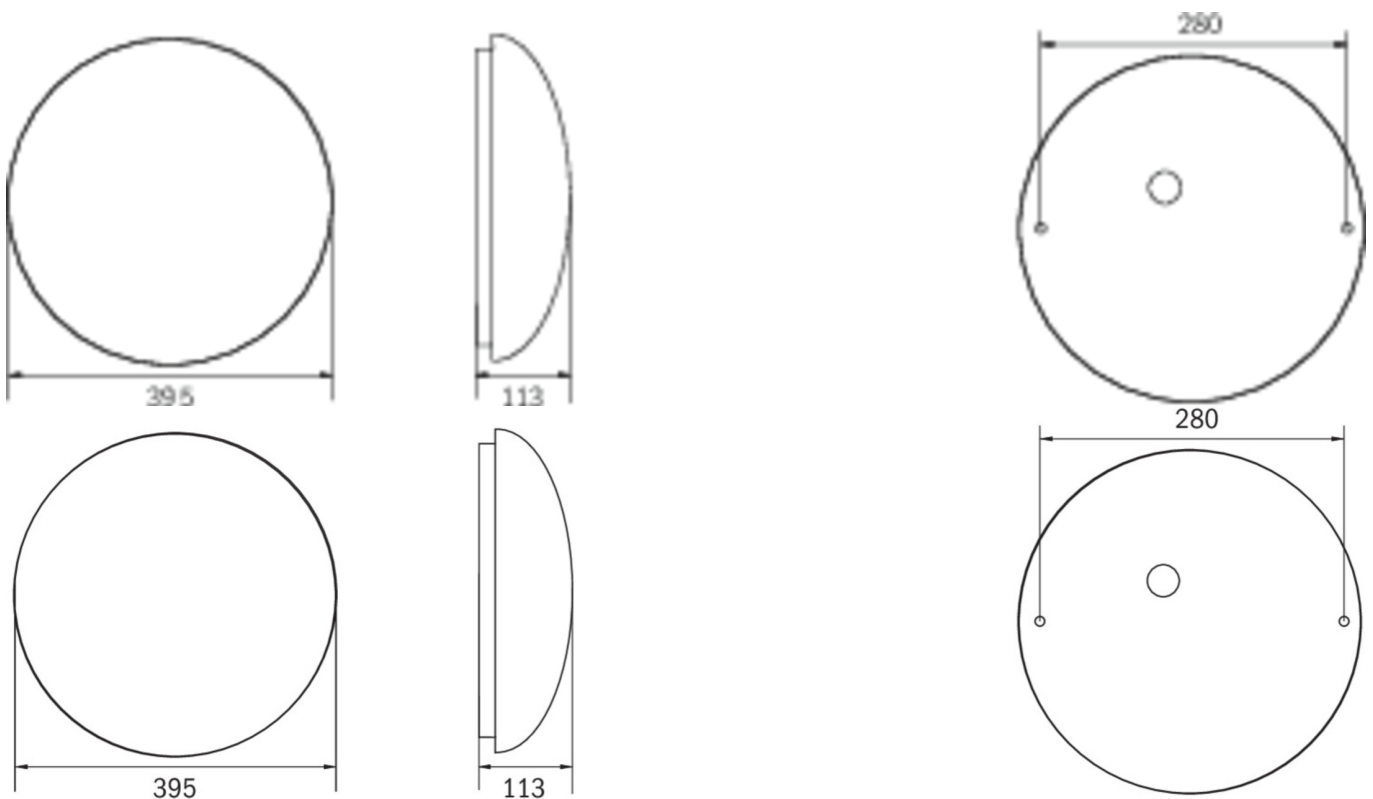

Diameter	395 mm
Weight	0.78
Weight incl. packaging	1.1
Connection cross-section	2.5 mm²
Switching input	Yes
Emergency light blocking	No
Battery connection	Connector
Dimming function	Yes
Luminous flux mains	2300 lm
Luminous flux emergency	250 lm
Customs tariff number	94056180
Country of origin	DEUTSCHLAND
EAN	4260682159878

TECHNICAL DRAWING

As of: 29.06.2024 - Subject to technical changes and errors.