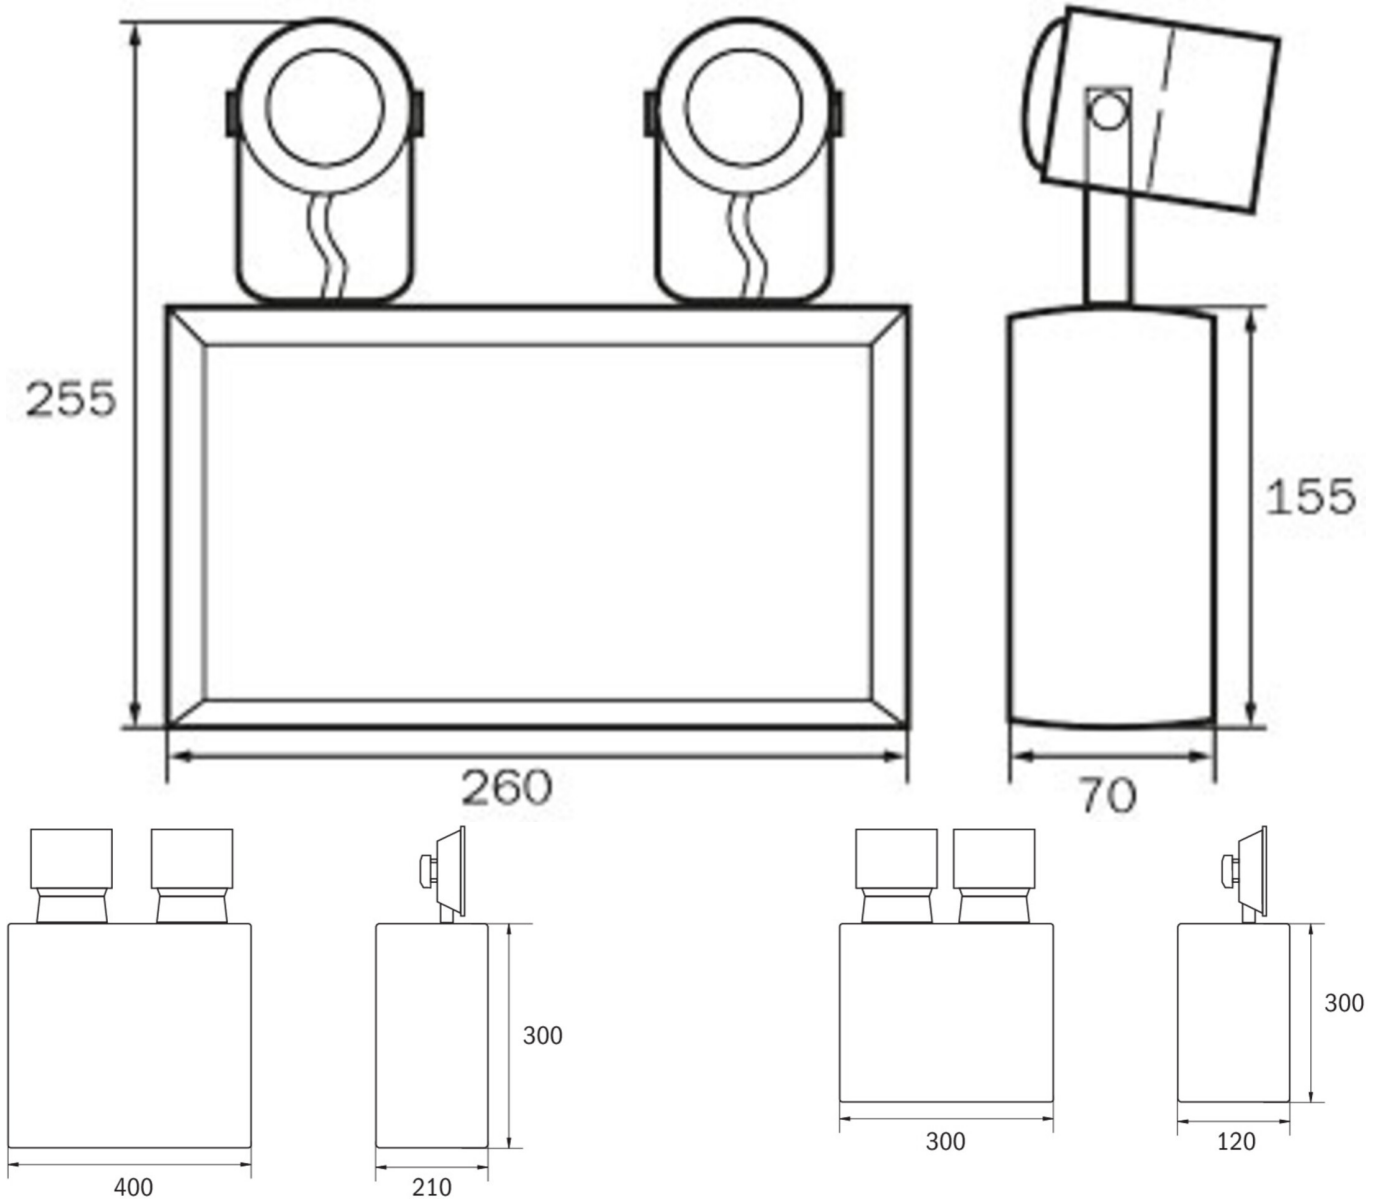

TECHNICAL DRAWING

RELATED PRODUCTS

Art.-No.	Image	Monitoring	Supply	Color	Investment	Automatic log	Maintenance level	Remote maintenance	max. luminaires	Single luminaire monitoring
SGS1308WL		Wireless Professional (WL)	Single battery	RAL 7035	€€	yes	low	yes	1,000 per system	central

As of: 21.04.2026 - Subject to technical changes and errors.