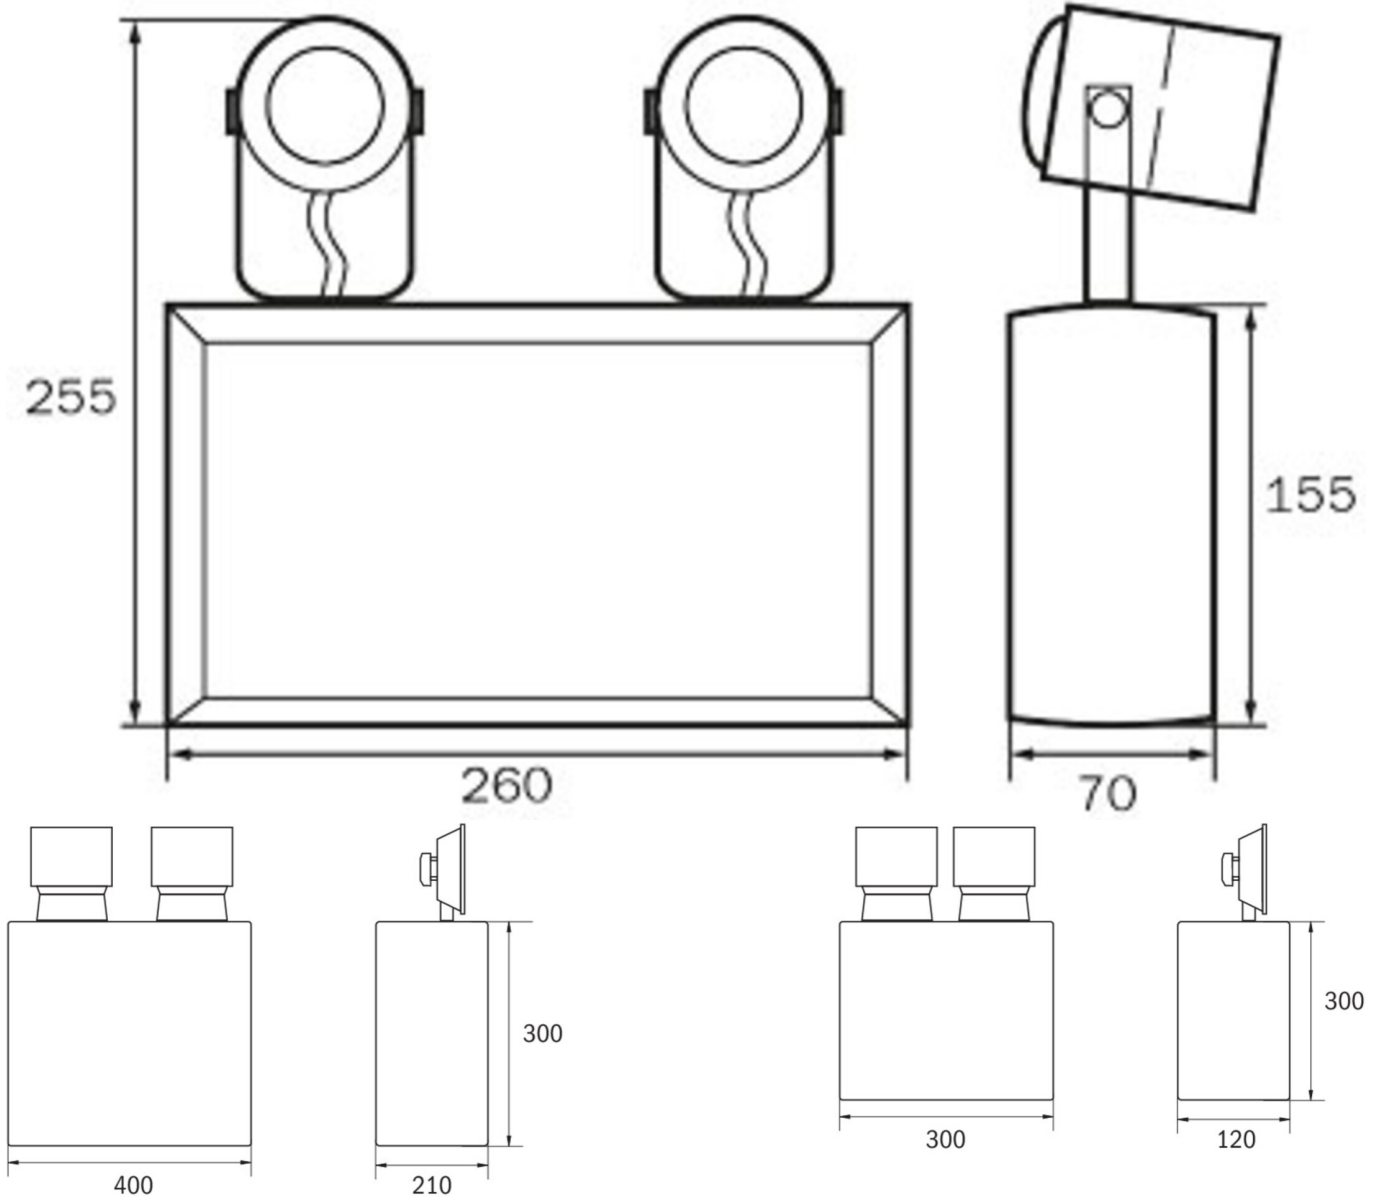

TECHNICAL DRAWING

RELATED PRODUCTS

Art.-No.	Image	Monitoring	Supply	Color	Investment	Automatic log	Maintenance level	Remote maintenance	max. luminaires	Single luminaire monitoring
SKS2108WL		Wireless Professional (WL)	Single battery	RAL 7035	€€	yes	low	yes	1,000 per system	central

As of: 11.10.2024 - Subject to technical changes and errors.