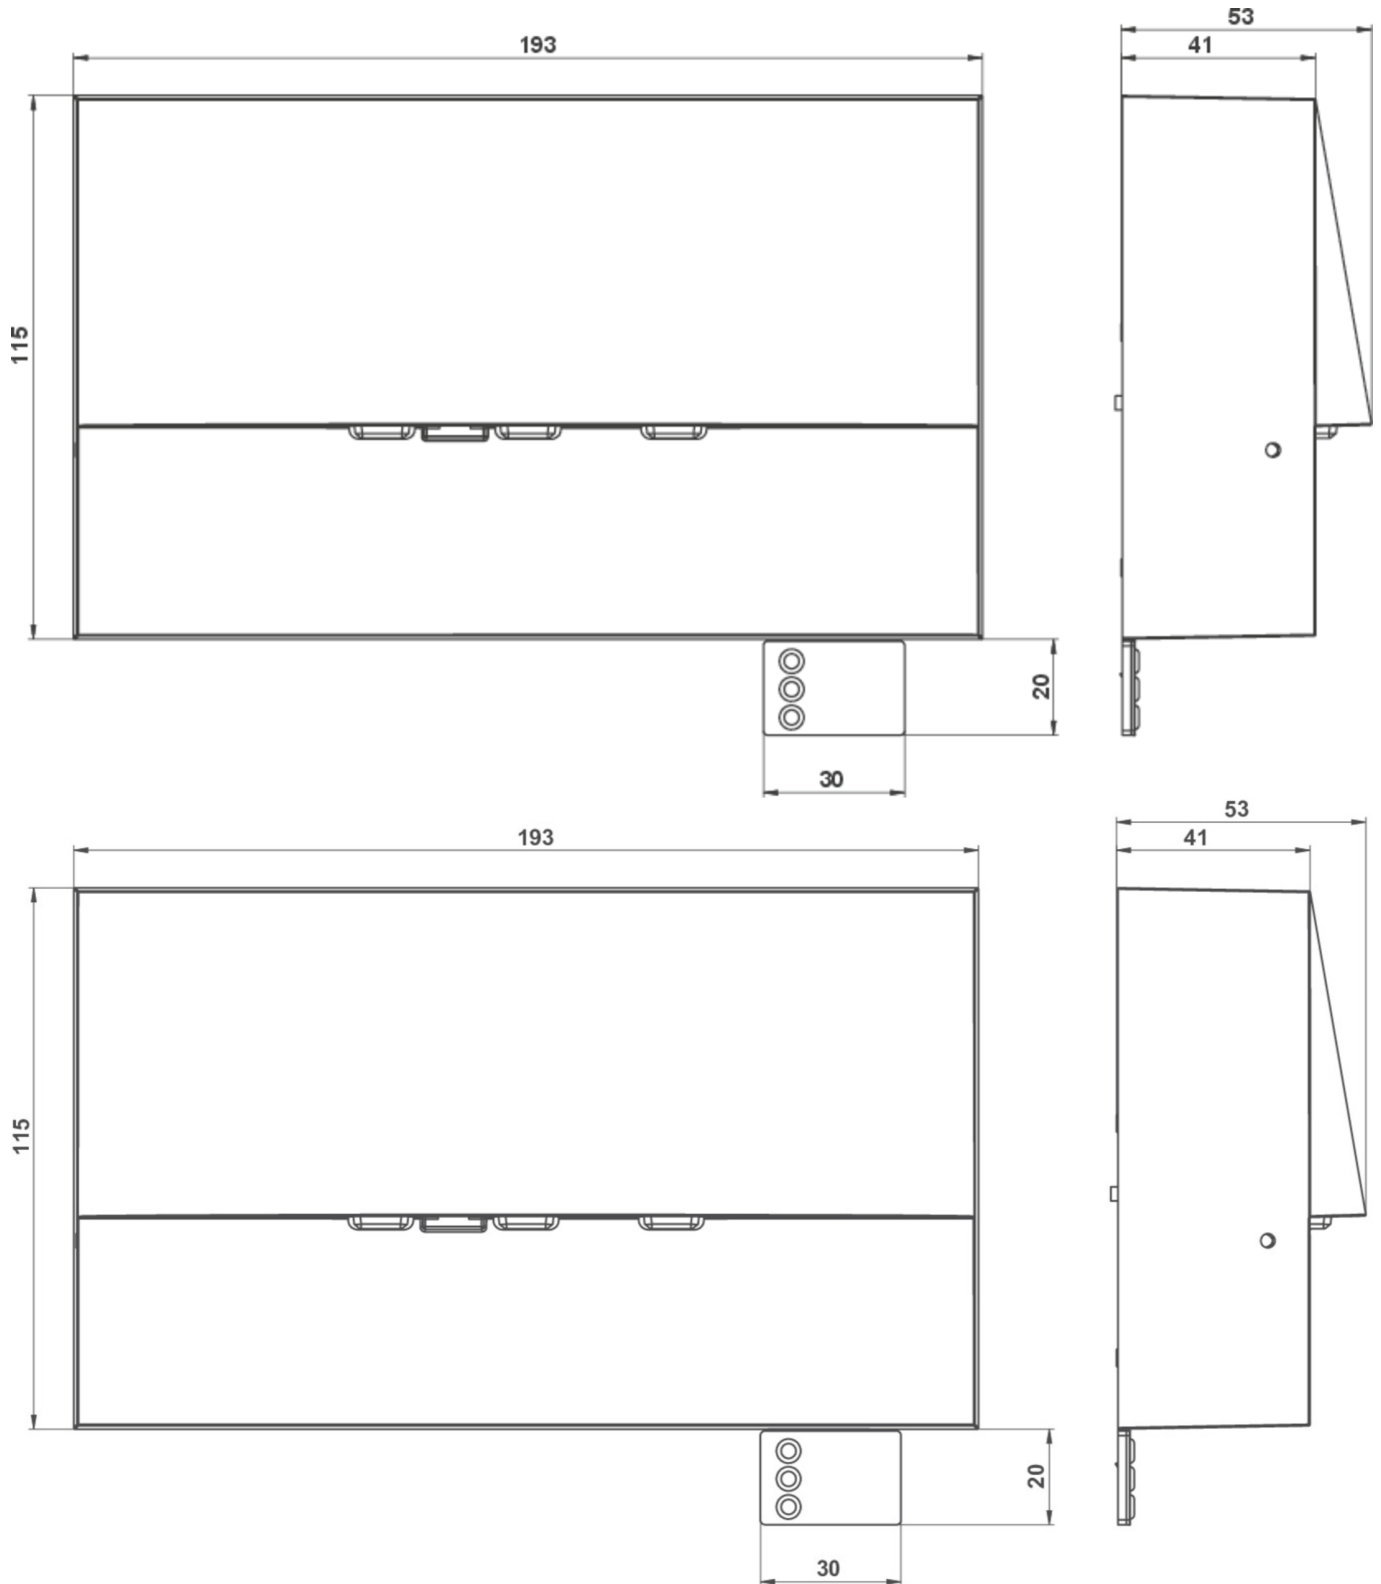

Art.-Nr: WAF529CC-AZ
Safety luminaire Centralised power supply systems
Wall mounting, CoreCompact 24 (CC), CPS, , IP20, Zinc die-cast, Anthracite

High-grade zinc die-cast safety luminaire for surface mounting on the wall.

TECHNICAL DATA

Luminaire type	Safety luminaire
Mounting	Wall mounting
Pictograph	No
Illuminant	LED
Housing material	Zinc die-cast
Housing color	Anthracite
Protection type (IP)	IP20
Impact resistance (IK)	4
Certification	WEEE, CE
Insulation class	3
Supply	Centralised power supply systems
Monitoring	CoreCompact 24 (CC)
Bridging time	CPS
Battery	/
Operating mode	Standby circuit / permanent circuit
Input voltageAC	24 V
Power max.	4,1 W
Power DS	4,1 W
Power BS	0,4 W
Ambient temperature DS	-5 °C - 40 °C
Ambient temperature BS	-5 °C - 40 °C

Depth	53 mm
Width	193 mm
Height	115 mm
Weight incl. packaging	0.03
Connection cross-section	2.5 mm ²
Switching input	No
Emergency light blocking	No
Battery connection	No
Luminous flux mains	420 lm
Luminous flux emergency	420 lm
Customs tariff number	94056180
EAN	4260682157560

TECHNICAL DRAWING

As of: 11.10.2024 - Subject to technical changes and errors.