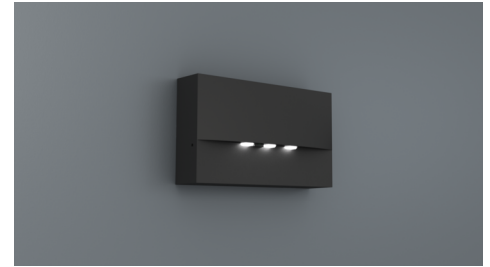

Art.-Nr: WAF529CC-AZ
Safety luminaire Centralised power supply systems
Wall mounting, CoreCompact 24 (CC), CPS, , IP20, Zinc die-cast, Anthracite

High-grade zinc die-cast safety luminaire for surface mounting on the wall.

The radiating characteristics run parallel to the wall to help perfectly illuminate escape and emergency routes.

Control and monitoring via central 24 V low-power system.

More information

www.rp-group.com/en/item/WAF529CC-AZ

TECHNICAL DATA

Luminaire type	Safety luminaire
Mounting	Wall mounting
Pictograph	No
Illuminant	LED
Housing material	Zinc die-cast
Housing color	Anthracite
Protection type (IP)	IP20
Impact resistance (IK)	4
Certification	WEEE, CE
Insulation class	3
Supply	Centralised power supply systems
Monitoring	CoreCompact 24 (CC)
Bridging time	CPS
Battery	/
Operating mode	Standby circuit / permanent circuit
Input voltageAC	24 V
Power max.	4,1 W
Power DS	4,1 W
Power BS	0,4 W
Ambient temperature DS	-5 °C - 40 °C
Ambient temperature BS	-5 °C - 40 °C