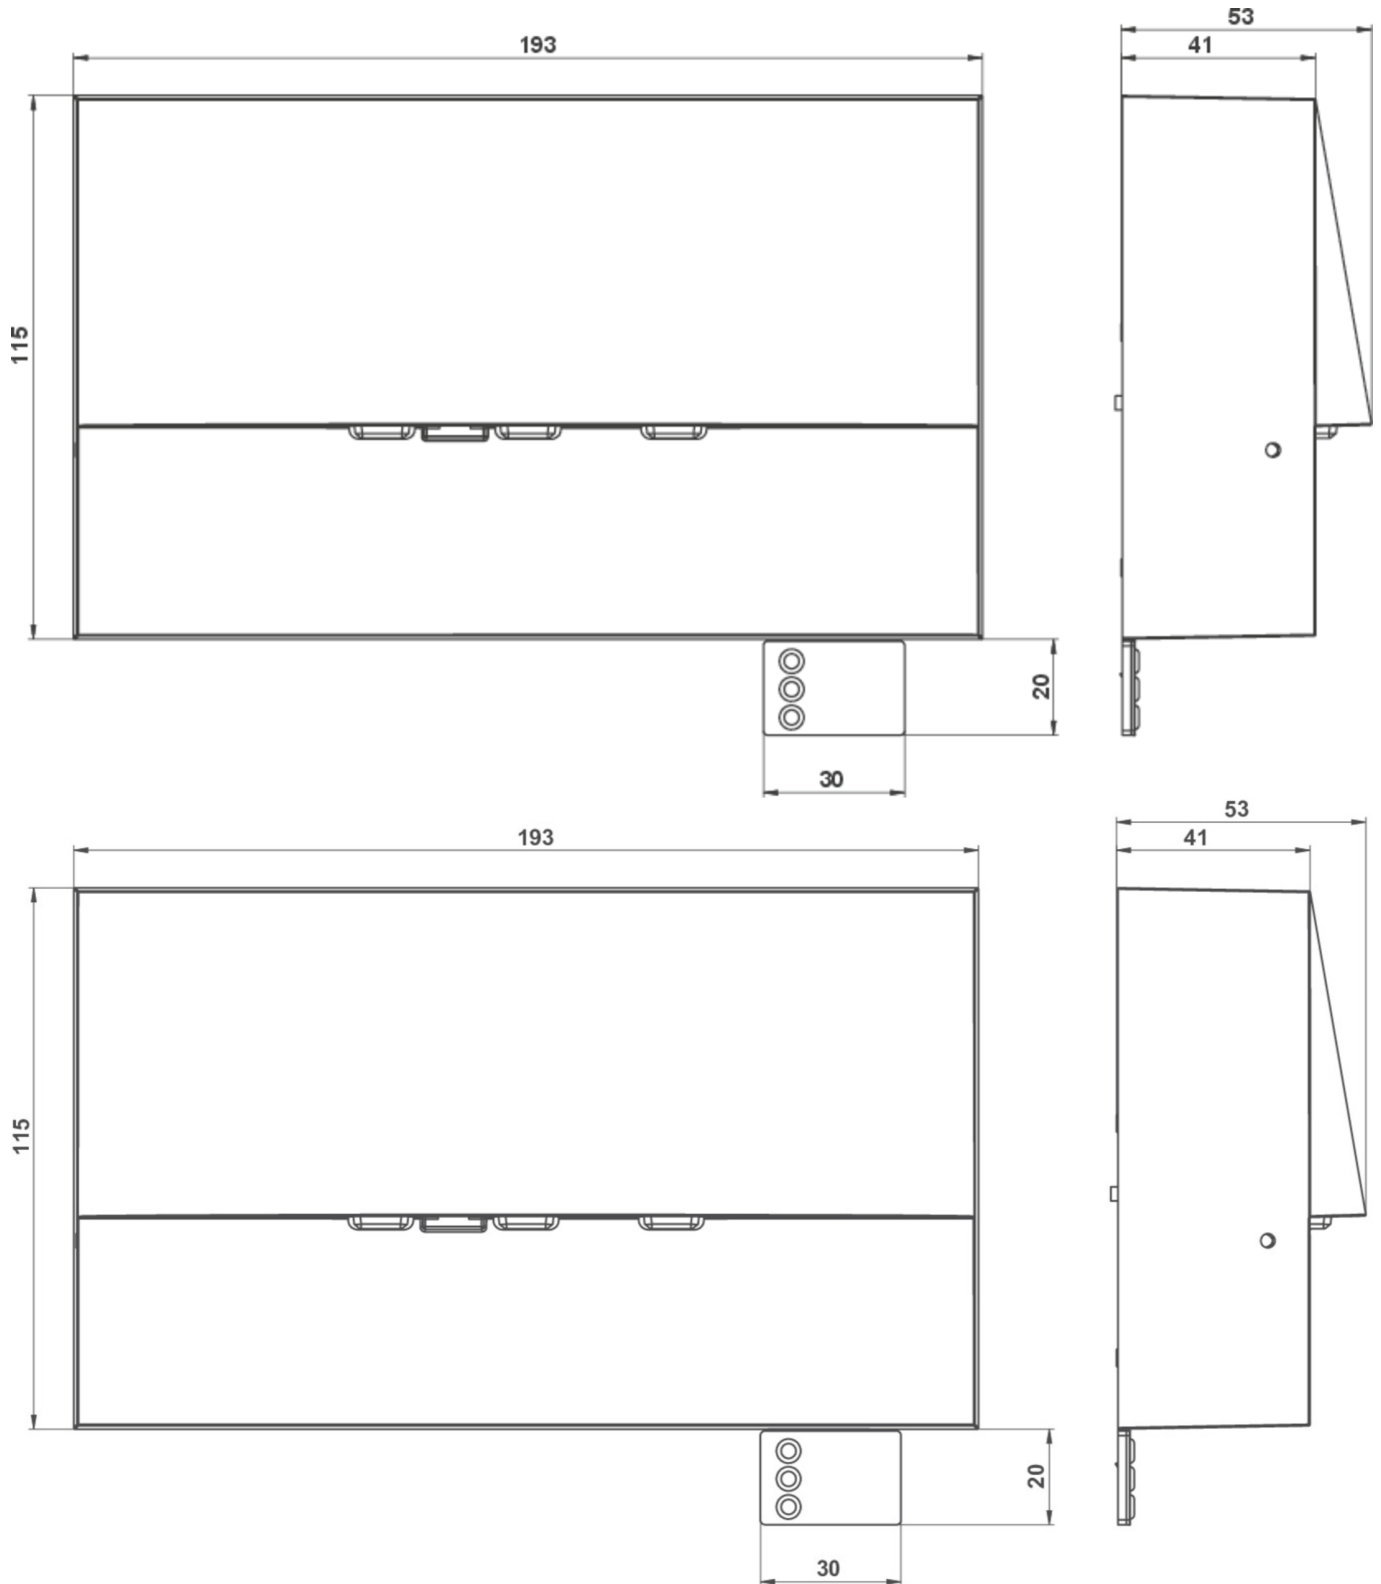

Art.-Nr: WAF529CC
Safety luminaire Centralised power supply systems
Wall mounting, CoreCompact 24 (CC), CPS, , IP20, Zinc die-
cast, white

High-grade zinc die-cast safety luminaire for surface mounting on the wall.

TECHNICAL DATA

Luminaire type	Safety luminaire
Mounting	Wall mounting
Pictograph	No
Illuminant	LED
Housing material	Zinc die-cast
Housing color	white
Protection type (IP)	IP20
Impact resistance (IK)	4
Certification	WEEE, CE
Insulation class	3
Supply	Centralised power supply systems
Monitoring	CoreCompact 24 (CC)
Bridging time	CPS
Battery	/
Operating mode	Standby circuit / permanent circuit
Input voltageAC	24 V
Power max.	4,1 W
Power DS	4,1 W
Power BS	0,4 W
Ambient temperature DS	-5 °C - 40 °C
Ambient temperature BS	-5 °C - 40 °C

Depth	193 mm
Width	53 mm
Height	115 mm
Weight incl. packaging	0.03
Connection cross-section	2.5 mm ²
Switching input	No
Emergency light blocking	No
Battery connection	No
Luminous flux mains	420 lm
Luminous flux emergency	420 lm
Customs tariff number	94056180
EAN	4260682157553

TECHNICAL DRAWING

As of: 11.10.2024 - Subject to technical changes and errors.