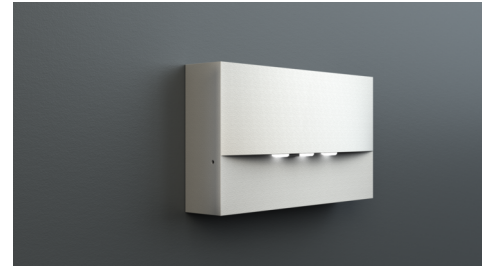

Art.-Nr: WAF529CC
Safety luminaire Centralised power supply systems
Wall mounting, CoreCompact 24 (CC), CPS, , IP20, Zinc die-
cast, white

High-grade zinc die-cast safety luminaire for surface mounting on the wall.

The radiating characteristics run parallel to the wall to help perfectly illuminate escape and emergency routes.

Control and monitoring via central 24 V low-power system.

More information

www.rp-group.com/en/item/WAF529CC

TECHNICAL DATA

Luminaire type	Safety luminaire
Mounting	Wall mounting
Pictograph	No
Illuminant	LED
Housing material	Zinc die-cast
Housing color	white
Protection type (IP)	IP20
Impact resistance (IK)	4
Certification	WEEE, CE
Insulation class	3
Supply	Centralised power supply systems
Monitoring	CoreCompact 24 (CC)
Bridging time	CPS
Battery	/
Operating mode	Standby circuit / permanent circuit
Input voltageAC	24 V
Power max.	4,1 W
Power DS	4,1 W
Power BS	0,4 W
Ambient temperature DS	-5 °C - 40 °C
Ambient temperature BS	-5 °C - 40 °C