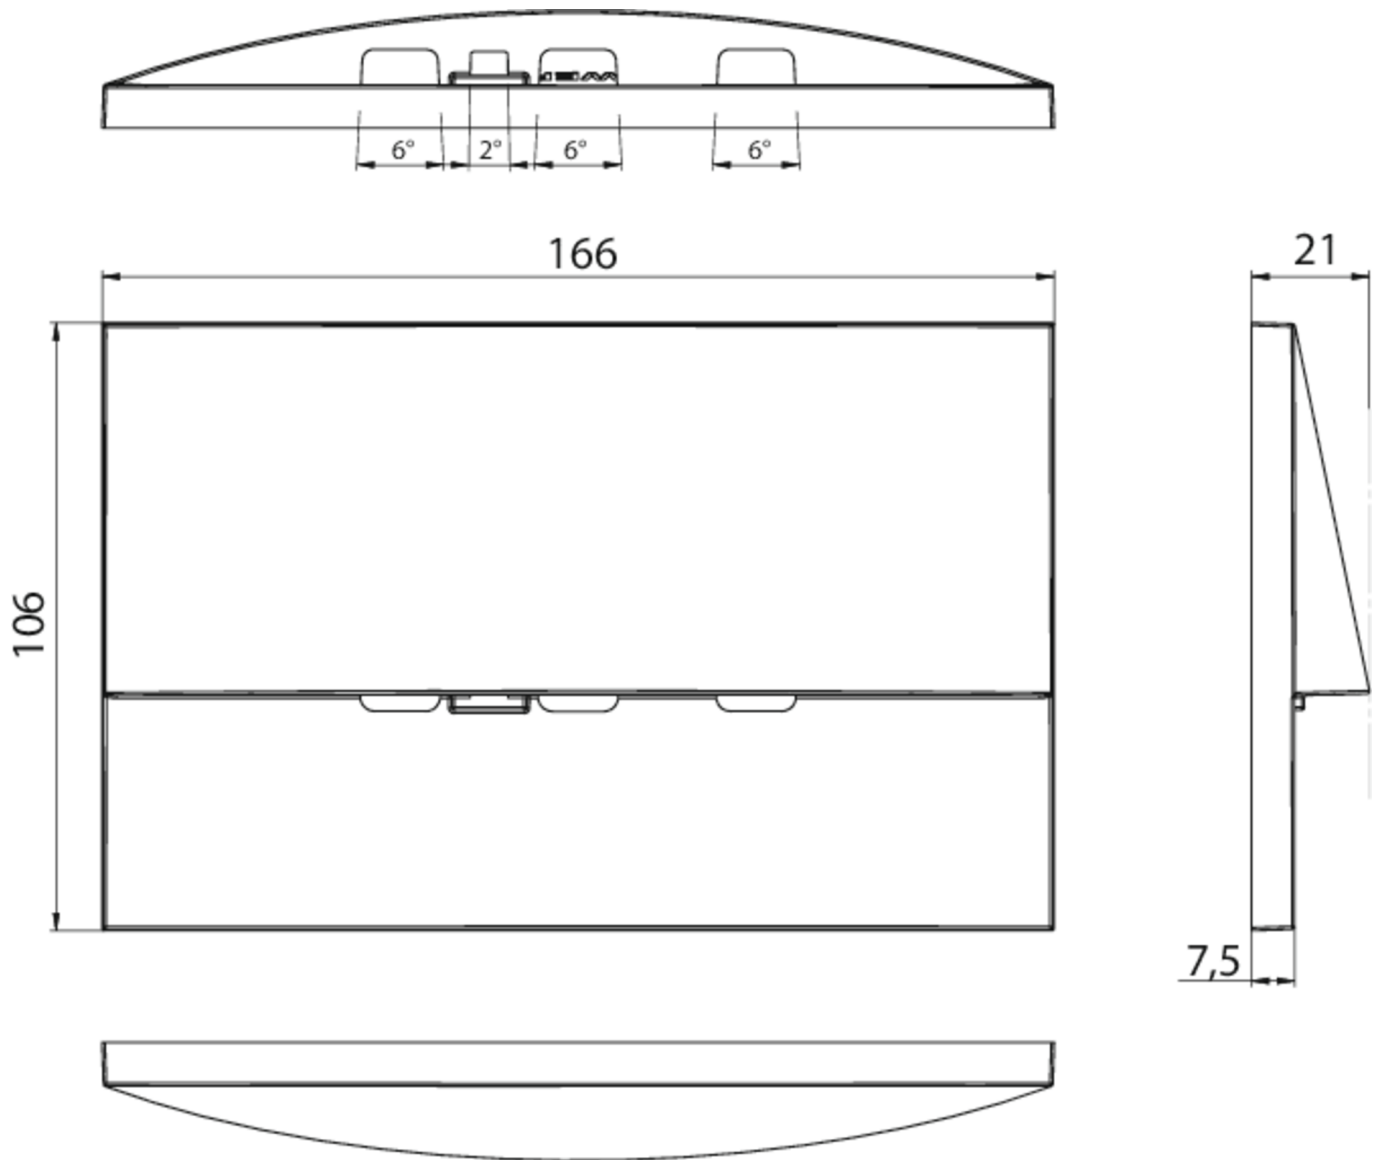

Art.-Nr: WEF029-E
Safety luminaire Centralised power supply systems
Recessed wall mounting, CPS, CPS, , IP20, Zinc die-cast,
Stainless steel

LED emergency luminaire for wall installation and for the lighting of escape and rescue routes according to DIN EN 60598-1, DIN EN 60598-2-22 and DIN EN 1838. The discreet recessed luminaire is designed for installation in conventional double jacks. The mounting frame can be aligned with the jack. The zinc-aluminum cover is attached without externally visible fastening. Through the status LED which is incorporated in the lens the harmony of the housing is not interrupted.

More information

TECHNICAL DATA

Luminaire type	Safety luminaire
Mounting	Recessed wall mounting
Pictograph	No
Illuminant	LED
Housing material	Zinc die-cast
Housing color	Stainless steel
Protection type (IP)	IP20
Impact resistance (IK)	7
Certification	WEEE, CE
Insulation class	2
Supply	Centralised power supply systems
Monitoring	CPS
Bridging time	CPS
Operating mode	Permanent circuit
Input voltage AC	230 V
Input frequency	50 / 60 Hz
Input voltage DC	100-254 V
Power max.	3,9 W
Power DS	3,9 W
Power BS	0 W

Depth	20 mm
Width	161 mm
Height	107 mm
Installation length	155 mm
Installation width	82 mm
Installation height	70 mm
Weight	0.45
Weight incl. packaging	0.48
Connection cross-section	1.5 mm ²
Switching input	No
Emergency light blocking	No
Battery connection	No
Dimming function	No
Luminous flux mains	420 lm
Luminous flux emergency	420 lm
Customs tariff number	94056180
Country of origin	DEUTSCHLAND
EAN	4260682141491

TECHNICAL DRAWING

As of: 09.07.2024 - Subject to technical changes and errors.