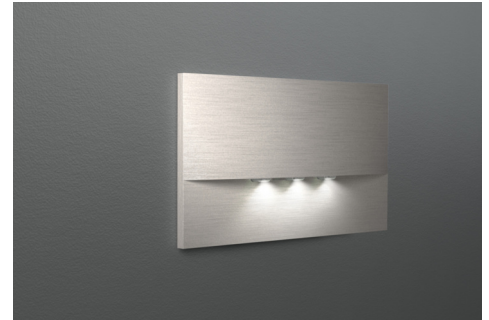

Art.-Nr: WEF029-E
Safety luminaire Centralised power supply systems
Recessed wall mounting, CPS, CPS, , IP20, Zinc die-cast,
Stainless steel

LED emergency luminaire for wall installation and for the lighting of escape and rescue routes according to DIN EN 60598-1, DIN EN 60598-2-22 and DIN EN 1838. The discreet recessed luminaire is designed for installation in conventional double jacks. The mounting frame can be aligned with the jack. The zinc-aluminum cover is attached without externally visible fastening. Through the status LED which is incorporated in the lens the harmony of the housing is not interrupted.

More information

TECHNICAL DATA

Luminaire type	Safety luminaire
Mounting	Recessed wall mounting
Pictograph	No
Illuminant	LED
Housing material	Zinc die-cast
Housing color	Stainless steel
Protection type (IP)	IP20
Impact resistance (IK)	7
Certification	WEEE, CE
Insulation class	2
Supply	Centralised power supply systems
Monitoring	CPS
Bridging time	CPS
Operating mode	Permanent circuit
Input voltage AC	230 V
Input frequency	50 / 60 Hz
Input voltage DC	100-254 V
Power max.	3,9 W
Power DS	3,9 W
Power BS	0 W

Depth	20 mm
Width	161 mm
Height	107 mm
Installation length	155 mm
Installation width	82 mm
Installation height	70 mm
Weight	0.45
Weight incl. packaging	0.48
Connection cross-section	1.5 mm ²
Switching input	No
Emergency light blocking	No
Battery connection	No
Dimming function	No
Luminous flux mains	420 lm
Luminous flux emergency	420 lm
Customs tariff number	94056180
Country of origin	DEUTSCHLAND
EAN	4260682141491