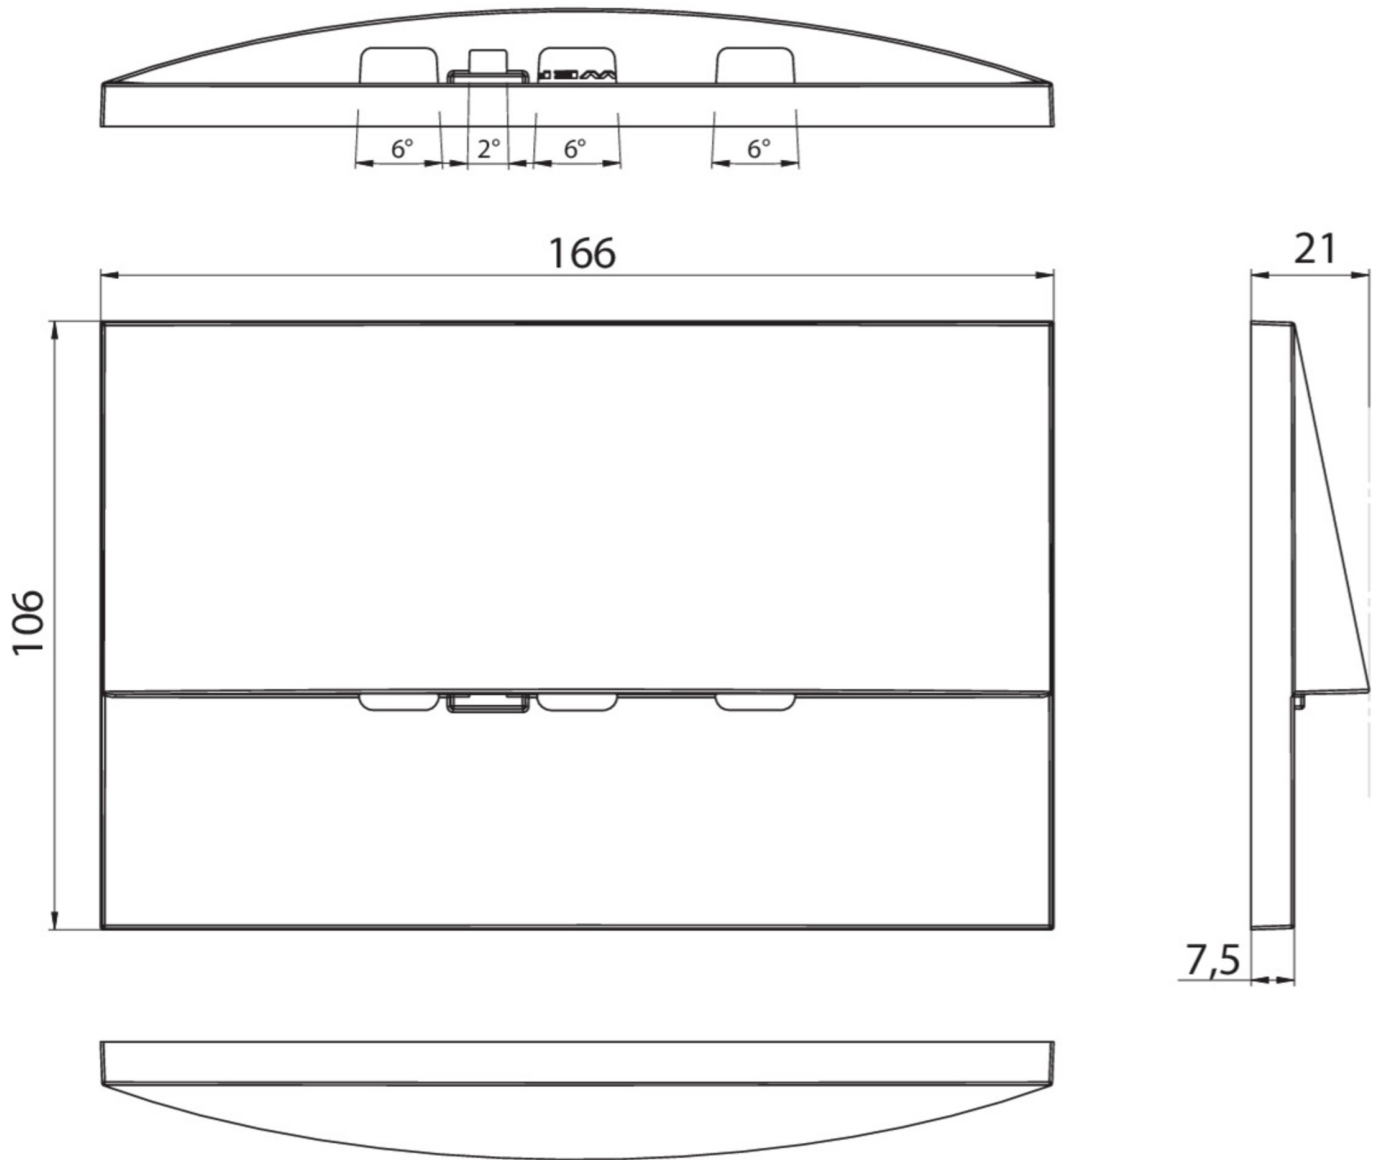

As of: 09.07.2024 - Subject to technical changes and errors.