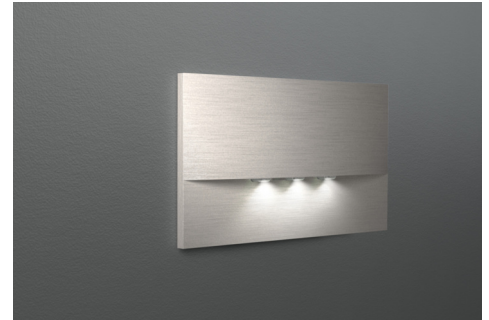

**Art.-Nr: WEF428WL-E**  
**Safety luminaire Single Battery**  
**Recessed wall mounting, Wireless Professional, 8 h, , IP20,**  
**Zinc die-cast, Stainless steel**

LED emergency luminaire for wall installation and for the lighting of escape and rescue routes according to DIN EN 60598-1, DIN EN 60598-2-22 and DIN EN 1838. The discreet recessed luminaire is designed for installation in conventional double jacks. The mounting frame can be aligned with the jack. The zinc-aluminum cover is attached without externally visible fastening. Through the status LED which is incorporated in the lens the harmony of the housing is not interrupted.

## TECHNICAL DATA

|                        |   |
|------------------------|---|
| Luminaire type         | Safety luminaire  |
| Mounting               | Recessed wall mounting  |
| Pictograph             | No  |
| Illuminant             | LED   |
| Housing material       | Zinc die-cast   |
| Housing color          | Stainless steel   |
| Protection type (IP)   | IP20  |
| Impact resistance (IK) | 7   |
| Certification          | WEEE, CE  |
| Insulation class       | 2   |
| Supply                 | Single Battery  |
| Monitoring             | Wireless Professional   |
| Bridging time          | 8 h   |
| Battery                | LiFePO4 - 2 pcs - 3,2 V /1200mAh LiFePO4 - Lithium Iron Phosphate Battery |
| Operating mode         | Standby circuit / permanent circuit                                       |
| Input voltage AC       | 230 V   |
| Input frequency        | 50 Hz   |
| Power max.             | 5,1 W   |
| Power DS               | 3,9 W   |