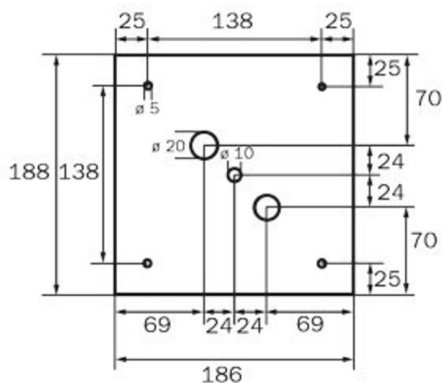

## TECHNICAL DATA

Luminaire type	Exit sign
Mounting	Wall mounting
Recognition distance	46 m
Pictograph	Set
Illuminant	LED
Housing material	Metal
Housing color	white
Protection type (IP)	IP20
Impact resistance (IK)	≥ 3
Certification	WEEE, CE
Insulation class	1
Supply	Single Battery
Monitoring	Wireless Professional (WL)
Bridging time	1 h
Battery	LiFePO4 6,4 V/1,6 Ah
Operating mode	Standby circuit / permanent circuit
Input voltageAC	230 V
Input frequency	50 Hz
Power max.	6,4 W

Power DS	5,1 W
Power BS	0,8 W
Ambient temperature DS	-5 °C - 40 °C
Ambient temperature BS	-5 °C - 40 °C
Depth	237 mm
Width	237 mm
Height	237 mm
Weight	1.28
Weight incl. packaging	1.42
Connection cross-section	2.5 mm <sup>2</sup>
Switching input	Yes
Emergency light blocking	Yes
Battery connection	Connector
Dimming function	Yes
Luminous flux mains	470 lm
Luminous flux emergency	470 lm
Customs tariff number	94056180
EAN	4260766558566

TECHNICAL DRAWING

237

WG

WK

WX

195

WG

237