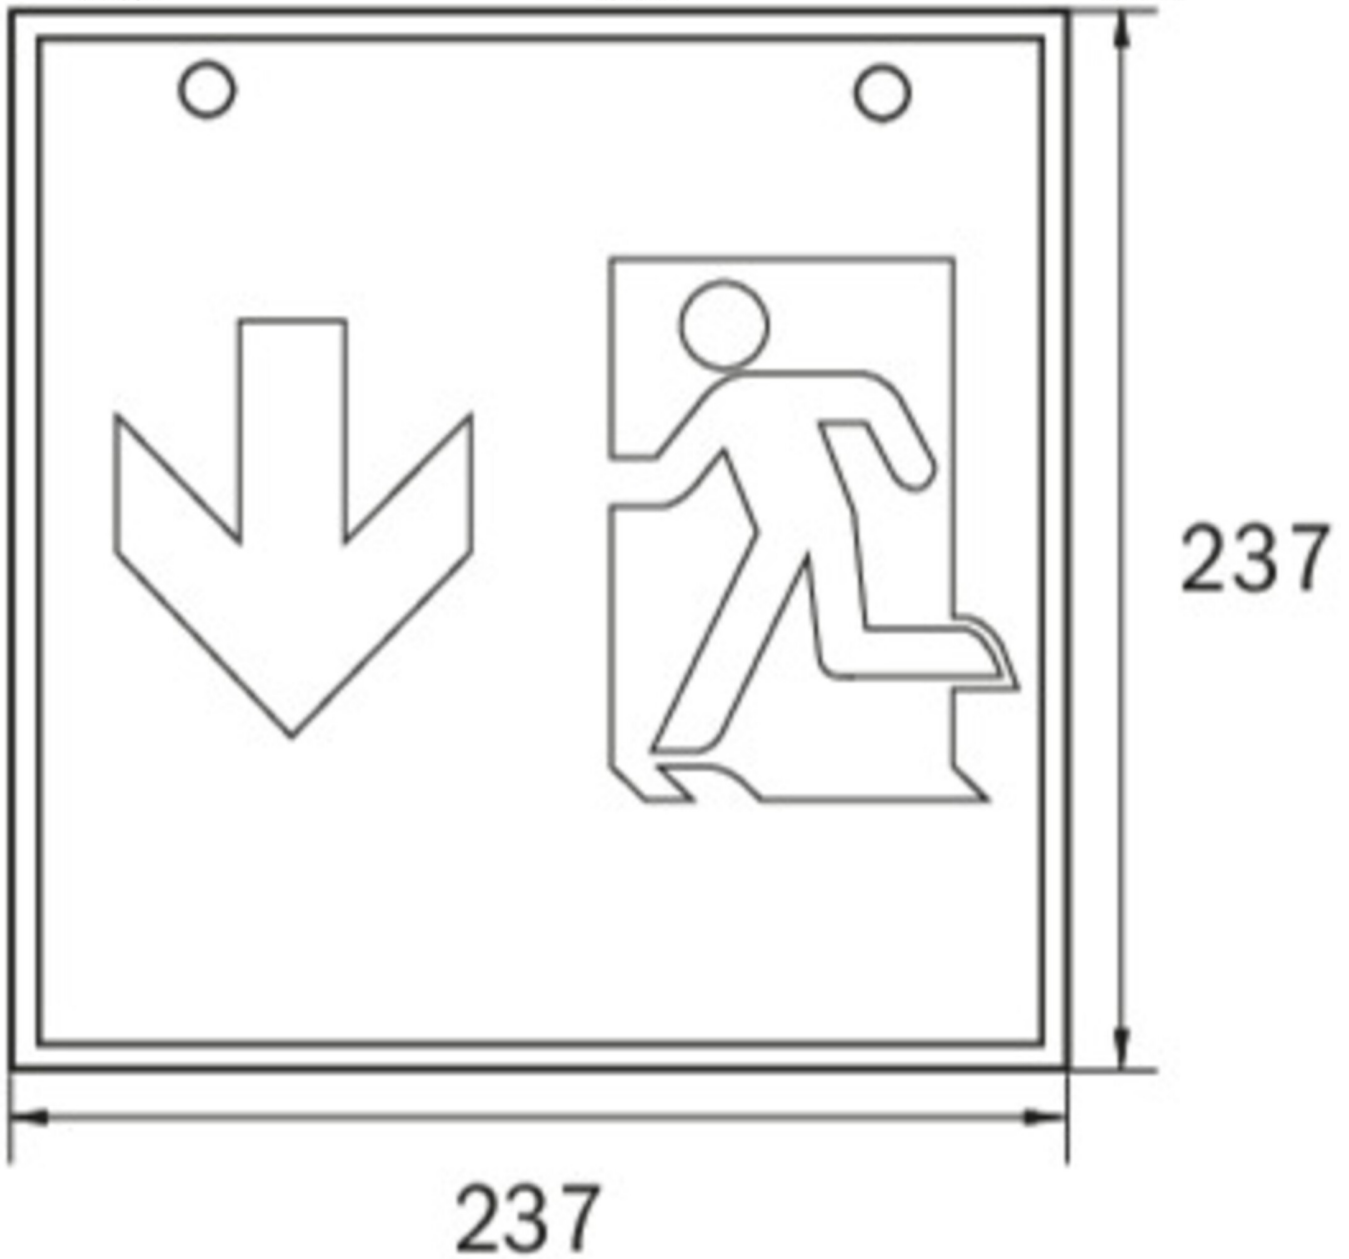

195

WG

237

WK

500

WX

237

237