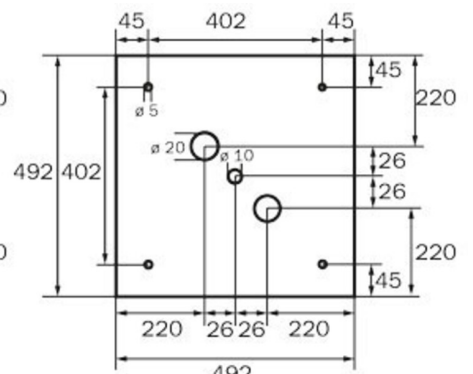

## TECHNICAL DATA

Luminaire type	Exit sign
Mounting	Wall mounting
Recognition distance	46 m
Pictograph	Set
Illuminant	LED
Housing material	Metal
Housing color	white
Protection type (IP)	IP20
Impact resistance (IK)	≥ 3
Certification	WEEE, CE
Insulation class	1
Supply	Single Battery
Monitoring	Wireless Professional (WL)
Bridging time	1 h
Battery	LiFePO4 6,4 V/1,6 Ah
Operating mode	Standby circuit / permanent circuit
Input voltageAC	230 V
Input frequency	50 Hz
Power max.	6,4 W

Power DS	5,1 W
Power BS	0,8 W
Ambient temperature DS	-5 °C - 40 °C
Ambient temperature BS	-5 °C - 40 °C
Depth	237 mm
Width	237 mm
Height	237 mm
Weight	1.28
Weight incl. packaging	1.42
Connection cross-section	2.5 mm <sup>2</sup>
Switching input	Yes
Emergency light blocking	Yes
Battery connection	Connector
Dimming function	Yes
Luminous flux mains	470 lm
Luminous flux emergency	470 lm
Customs tariff number	94056180
EAN	4260766558566

TECHNICAL DRAWING

237

WG

WK

WX

195

WG

237