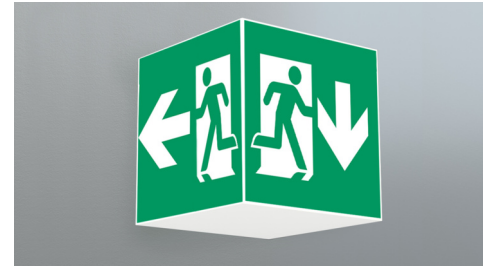

**Art.-Nr: WGW411WL**  
**Exit sign Single Battery**  
**Wall mounting, Wireless Professional (WL), 1 h, 46 m, IP20,**  
**Metal, white**

Square emergency exit sign cube luminaire for wall mounting for illuminating escape and emergency routes.

The cube shape means that this plastic luminaire is easily recognisable from three sides. Ideal for large-scale applications, e.g. in large stores.

Wireless central control and monitoring for large installations of up to 50,000 luminaires with Wireless Professional.