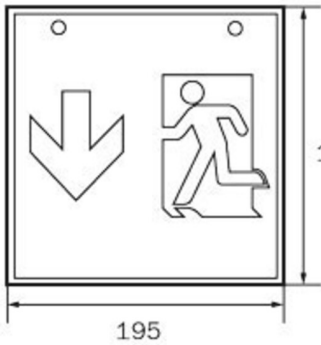

## TECHNICAL DATA

Luminaire type	Exit sign
Mounting	Wall mounting
Recognition distance	46 m
Pictograph	Set
Illuminant	LED
Housing material	Metal
Housing color	white
Protection type (IP)	IP20
Impact resistance (IK)	≥ 3
Certification	WEEE, CE
Insulation class	1
Supply	Single Battery
Monitoring	Wireless Professional (WL)
Bridging time	1 h
Battery	LiFePO4 6,4 V/1,6 Ah
Operating mode	Standby circuit / permanent circuit
Input voltageAC	230 V
Input frequency	50 Hz
Power max.	6,4 W

Power DS	5,1 W
Power BS	0,8 W
Ambient temperature DS	-5 °C - 40 °C
Ambient temperature BS	-5 °C - 40 °C
Depth	237 mm
Width	237 mm
Height	237 mm
Weight	1.28
Weight incl. packaging	1.42
Connection cross-section	2.5 mm <sup>2</sup>
Switching input	Yes
Emergency light blocking	Yes
Battery connection	Connector
Dimming function	Yes
Luminous flux mains	470 lm
Luminous flux emergency	470 lm
Customs tariff number	94056180
EAN	4260766558566

TECHNICAL DRAWING

237

WG

WK

WX

195

WG

237