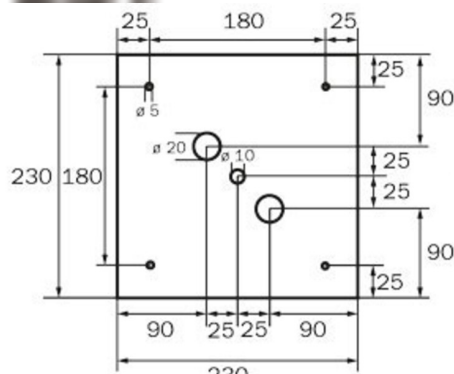

## TECHNICAL DATA

Luminaire type	Exit sign
Mounting	Wall mounting
Recognition distance	46 m
Pictograph	Set
Illuminant	LED
Housing material	Metal
Housing color	white
Protection type (IP)	IP20
Impact resistance (IK)	≥ 3
Certification	WEEE, CE
Insulation class	1
Supply	Single Battery
Monitoring	Wireless Professional (WL)
Bridging time	1 h
Battery	LiFePO4 6,4 V/1,6 Ah
Operating mode	Standby circuit / permanent circuit
Input voltageAC	230 V
Input frequency	50 Hz
Power max.	6,4 W

Power DS	5,1 W
Power BS	0,8 W
Ambient temperature DS	-5 °C - 40 °C
Ambient temperature BS	-5 °C - 40 °C
Depth	237 mm
Width	237 mm
Height	237 mm
Weight	1.28
Weight incl. packaging	1.42
Connection cross-section	2.5 mm <sup>2</sup>
Switching input	Yes
Emergency light blocking	Yes
Battery connection	Connector
Dimming function	Yes
Luminous flux mains	470 lm
Luminous flux emergency	470 lm
Customs tariff number	94056180
EAN	4260766558566

TECHNICAL DRAWING

237

WG

WK

WX

195

WG

237